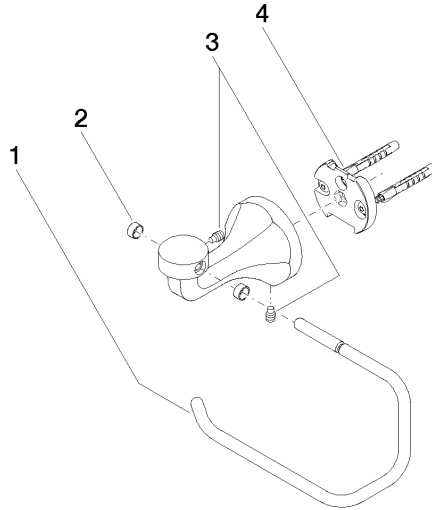

83 500 361 Product version from 7/3/2016

- width 145mm
- height 120 mm
- 95mm projection

	Chrome	83 500 361-00
	Brushed Platinum	83 500 361-06
	Platinum	83 500 361-08
	Durabrand (23kt Gold)	83 500 361-09
	Brushed Durabrand (23kt Gold)	83 500 361-28
	Brushed Gold (PVD)	83 500 361-37
	Brushed Dark Brass (PVD)	83 500 361-39
	Brushed Bronze (PVD)	83 500 361-42
	Brushed Dark Platinum	83 500 361-99

83 500 361 Product version from 7/3/2016

mm [inches]

83 500 361 Product version from 7/3/2016

Parts for other finishes can be found here: **Brushed**  
**Platinum**

### Spare parts list

No.	Item Number	Name	Quantity used	Delivery time
1	08 18 70 501-00	Hanger 125 x 185 x 50 mm - Chrome	1.00	20
3	04 31 11 140 00 90	Mounting Threaded pin M6 x 10 mm -	2.00	14
4	05 17 97 507 00 90	Attachment set 52 x 45 x 70 mm -	1.00	14
2	08 18 40 505 90	Sleeve Ø 9,95 x 8,25 x 5,00 mm -	2.00	14