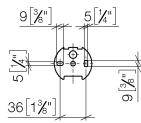

83 500 361 Product version from 7/3/2016

- width 145mm
- height 120 mm
- 95mm projection

	Chrome	83 500 361-00
	Brushed Platinum	83 500 361-06
	Platinum	83 500 361-08
	Durabrand (23kt Gold)	83 500 361-09
	Brushed Durabrand (23kt Gold)	83 500 361-28
	Brushed Gold (PVD)	83 500 361-37
	Brushed Dark Brass (PVD)	83 500 361-39
	Brushed Bronze (PVD)	83 500 361-42
	Brushed Dark Platinum	83 500 361-99

83 500 361 Product version from 7/3/2016

mm [inches]

83 500 361 Product version from 7/3/2016

Parts for other finishes can be found here: **Brushed**  
**Platinum**

### Spare parts list

No.	Item Number	Name	Quantity used	Delivery time
1	08 18 70 501-00	Hanger 125 x 185 x 50 mm - Chrome	1.00	20
3	04 31 11 140 00 90	Mounting Threaded pin M6 x 10 mm -	2.00	14
4	05 17 97 507 00 90	Attachment set 52 x 45 x 70 mm -	1.00	14
2	08 18 40 505 90	Sleeve Ø 9,95 x 8,25 x 5,00 mm -	2.00	14