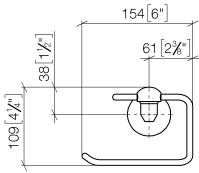

83 500 361 Product version from 7/3/2016

- width 145mm
- height 120 mm
- 95mm projection

	Chrome	83 500 361-00
	Brushed Platinum	83 500 361-06
	Platinum	83 500 361-08
	Durabrand (23kt Gold)	83 500 361-09
	Brushed Durabrand (23kt Gold)	83 500 361-28
	Brushed Gold (PVD)	83 500 361-37
	Brushed Dark Brass (PVD)	83 500 361-39
	Brushed Bronze (PVD)	83 500 361-42
	Brushed Dark Platinum	83 500 361-99

83 500 361 Product version from 7/3/2016

mm [inches]

83 500 361 Product version from 7/3/2016

Parts for other finishes can be found here: **Brushed**  
**Platinum**

### Spare parts list

No.	Item Number	Name	Quantity used	Delivery time
1	08 18 70 501-00	Hanger 125 x 185 x 50 mm - Chrome	1.00	20
3	04 31 11 140 00 90	Mounting Threaded pin M6 x 10 mm -	2.00	14
4	05 17 97 507 00 90	Attachment set 52 x 45 x 70 mm -	1.00	14
2	08 18 40 505 90	Sleeve Ø 9,95 x 8,25 x 5,00 mm -	2.00	14