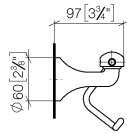

83 500 361 Product version from 7/3/2016

- width 145mm
- height 120 mm
- 95mm projection

	Chrome	83 500 361-00
	Brushed Platinum	83 500 361-06
	Platinum	83 500 361-08
	Durabrand (23kt Gold)	83 500 361-09
	Brushed Durabrand (23kt Gold)	83 500 361-28
	Brushed Gold (PVD)	83 500 361-37
	Brushed Dark Brass (PVD)	83 500 361-39
	Brushed Bronze (PVD)	83 500 361-42
	Brushed Dark Platinum	83 500 361-99

83 500 361 Product version from 7/3/2016

mm [inches]

83 500 361 Product version from 7/3/2016

Parts for other finishes can be found here: **Brushed**  
**Platinum**

### Spare parts list

No.	Item Number	Name	Quantity used	Delivery time
1	08 18 70 501-00	Hanger 125 x 185 x 50 mm - Chrome	1.00	20
3	04 31 11 140 00 90	Mounting Threaded pin M6 x 10 mm -	2.00	14
4	05 17 97 507 00 90	Attachment set 52 x 45 x 70 mm -	1.00	14
2	08 18 40 505 90	Sleeve Ø 9,95 x 8,25 x 5,00 mm -	2.00	14