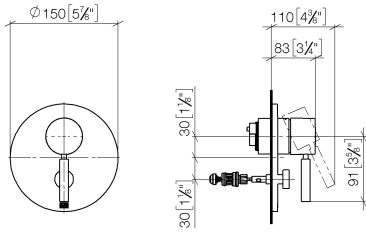

Required miscellaneous

Concealed single-lever mixer with backflow preventor - 35 021 970 90
 •min. recess depth 80 mm
 •max. recess depth 105 mm

Required miscellaneous

Concealed single-lever mixer - 35 020 970 90
 •min. recess depth 80 mm
 •max. recess depth 105 mm

Required miscellaneous

xGRID Installation track 555 mm - 12 360 970 90

Recommended miscellaneous

xGRID Attachment set for integrating in the dry wall construction - 12 340 970 90

36 120 660 Product version up to 2/20/2020

mm [inches]

Flow rate chart

Codes & Standards

DIN 4109

EN 817

ISO 3822

Scottish Water
Byelaws

UK Water Supply
Regulations

EPD-DOR-20230287
-IBA1-EN
Environmental.prod
uct-declarat

Spare parts list

No.	Item Number	Name	Quantity used	Delivery time
6	09 11 02 260-28	Cover Ø 50 x 58 mm - Brushed Durabron (23kt Gold)	1.00	40
3	09 24 04 448 90	Mounting Nut Ø 42 x 17 mm -	1.00	14
7	90 20 66 004 00-28	Handle for bath deck mounting Lever 52 x 35 x 117 mm - Brushed Durabron (23kt Gold)	1.00	40
10	90 30 09 064 00 90	Spanner for cartridge nut -	1.00	14
4	09 14 10 084 90	O-Ring EPDM 70 48 x 3,5 mm -	1.00	14
5	09 11 02 261-28	Rosette for bath Ø 150 x 9 mm - Brushed Durabron (23kt Gold)	1.00	40
1	90 15 05 038 00 90	Single-lever mixer cartridge -	1.00	-
Spare part can no longer be ordered, please order the replacement item				
	9015050390090	Cartridge blue Ø 40 x 75 mm -		
2	04 28 10 149 00 90	Single-lever mixer cartridge -	1.00	14
9	90 21 34 081 00 90	Diverter 98 x 64 x 64 mm -	1.00	14
8	90 31 09 139 00-28	Pull rod for diverter with button Ø 26 x 47,3 mm - Brushed Durabron (23kt Gold)	1.00	40