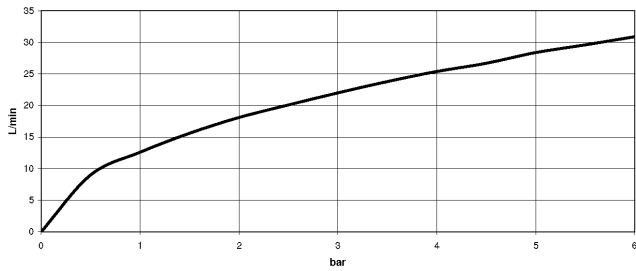

Required miscellaneous

xGRID Installation track 555 mm - 12 360 970 90

Recommended miscellaneous

xGRID Attachment set for integrating in the dry wall construction - 12 340 970 90

36 120 660 Product version up to 2/20/2020

mm [inches]

Flow rate chart

Codes & Standards

DIN 4109

EN 817

ISO 3822

Scottish Water
Byelaws

UK Water Supply
Regulations