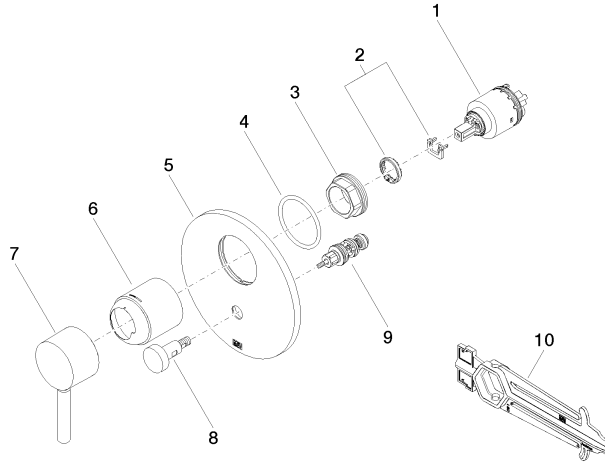

Required miscellaneous

xGRID Installation track 555 mm - 12 360 970 90

Recommended miscellaneous

xGRID Attachment set for integrating in the dry wall construction - 12 340 970 90

36 120 660 Product version up to 2/20/2020

mm [inches]

Flow rate chart

Codes & Standards

DIN 4109

EN 817

ISO 3822

Scottish Water
Byelaws

UK Water Supply
Regulations

Ü-Zeichen

Concealed single-lever mixer with diverter - Brushed Durabross (23kt Gold)

SERIES SPECIFIC

36 120 660 Product version up to 2/20/2020

Certificates and sustainability

DVGW_DW-
6512DN0

LGA_19

WRAS_2207

EPD-DOR-20230287
-IBA1-EN
Environmental.prod
uct-declarat

Spare parts list

No.	Item Number	Name	Quantity used	Delivery time
6	09 11 02 260-28	Cover Ø 50 x 58 mm - Brushed Durabron (23kt Gold)	1.00	40
3	09 24 04 448 90	Mounting Nut Ø 42 x 17 mm -	1.00	14
7	90 20 66 004 00-28	Handle for bath deck mounting Lever 52 x 35 x 117 mm - Brushed Durabron (23kt Gold)	1.00	40
10	90 30 09 064 00 90	Spanner for cartridge nut -	1.00	14
4	09 14 10 084 90	O-Ring EPDM 70 48 x 3,5 mm -	1.00	14
5	09 11 02 261-28	Rosette for bath Ø 150 x 9 mm - Brushed Durabron (23kt Gold)	1.00	40
1	90 15 05 038 00 90	Single-lever mixer cartridge -	1.00	-
Spare part can no longer be ordered, please order the replacement item				
	9015050390090	Cartridge blue Ø 40 x 75 mm -		
2	04 28 10 149 00 90	Single-lever mixer cartridge -	1.00	14
9	90 21 34 081 00 90	Diverter 98 x 64 x 64 mm -	1.00	14
8	90 31 09 139 00-28	Pull rod for diverter with button Ø 26 x 47,3 mm - Brushed Durabron (23kt Gold)	1.00	40