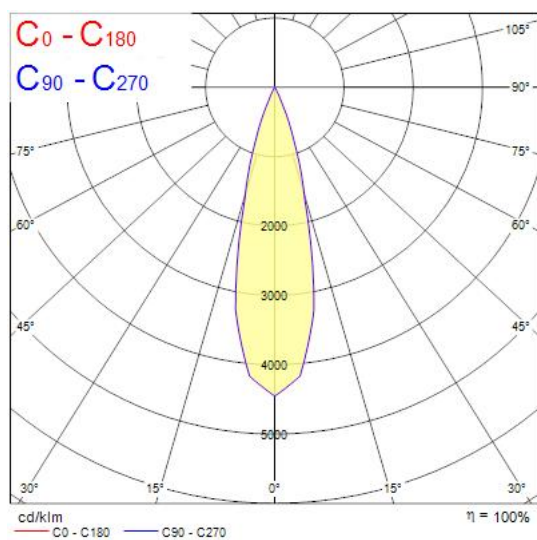

Concord

MYRIAD ADJ SQUARE BLACK 2700K PHDIM WHITE BZ 2058041

IP rating	IP20
IK rating	IK02
Product EAN number	5025768580415
Warranty	5 years

Photometry