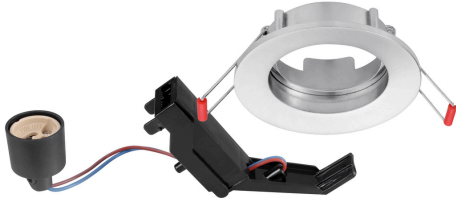

Features

-

Product Overview

Product name	INSET TREND 62 FL BN NO-LMP
Technology	Accessory
Cap/Base	GU10
Housing	Aluminium
Mount	Ceiling recessed mounting
Light source included	Fixture without Lightsource
General application	Retail
ETIM Class	EC002556
Fixture luminous flux (lm)	1
LOR (%)	Dependent on lamp
Light colour	N/A
Colour Variation Initial (SDCM)	N/A
Photobiological Risk Group	Not applicable
Total power consumption (W)	0.1
Electrical protection	Class II
Control gear type	Not required
Dimmable	No
Housing colour	Bronze
IP rating	IP23/20
IK rating	IK02
Product EAN number	5410288835600
Warranty	3 years

INSET TREND 62 FL BN NO-LMP 0083560

Dimming method	N/A
Useful luminous flux (#use)	1

Technical drawings