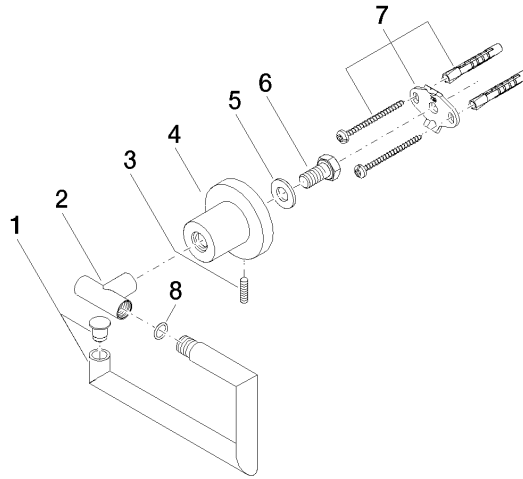

83 500 892 Product version from 4/1/2024

- width 152mm
- height 100 mm
- rosette Ø 55 mm
- 72mm projection

	Chrome	83 500 892-00
	Brushed Platinum	83 500 892-06
	Platinum	83 500 892-08
	Dark Chrome	83 500 892-19
	Brushed Durabronze (23kt Gold)	83 500 892-28
	Matte Black	83 500 892-33
	Brushed Gold (PVD)	83 500 892-37
	Brushed Dark Brass (PVD)	83 500 892-39
	Brushed Bronze (PVD)	83 500 892-42
	Brushed Dark Bronze (PVD)	83 500 892-43
	Brushed Champagne (22kt Gold)	83 500 892-46
	Champagne (22kt Gold)	83 500 892-47
	Brushed Chrome	83 500 892-93
	Brushed Dark Platinum	83 500 892-99

83 500 892 Product version from 4/1/2024

mm [inches]

83 500 892 Product version from 4/1/2024

Parts for other finishes can be found here: Brushed Platinum

Spare parts list

No.	Item Number	Name	Quantity used	Delivery time
	3 04 31 11 113 00 90	Mounting Threaded pin M5 x 12 mm -	1.00	14
	2 05 17 89 552 00-00	Holder for toilet roll holder without cover 31,5 x 14 x 40 mm - Chrome	1.00	20
	6 09 30 30 071 90	Mounting Hexagonal bolt with thread as far as head M10 x 20 mm -	1.00	14
	4 08 17 89 505-00	Holder universal 60 x 100 x 60 mm - Chrome	1.00	20
	8 09 14 10 042 90	O-Ring EPDM 70 9,0 x 1,5 mm -	1.00	14
	1 90 28 22 640 00-00	Holder 152 x 80 x 14 mm - Chrome	1.00	20
	7 05 17 20 739 00 90	Attachment set 150 x 65 x 10 mm -	1.00	14
	5 09 30 11 046 90	Washer Ø 10,5 -	1.00	14