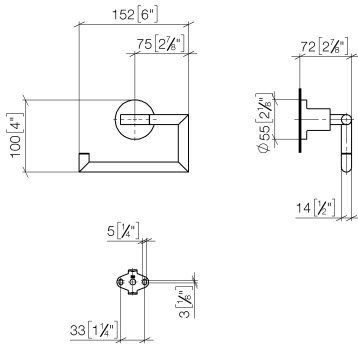

83 500 892 Product version from 4/1/2024

- width 152mm
- height 100 mm
- rosette Ø 55 mm
- 72mm projection

	Chrome	83 500 892-00
	Brushed Platinum	83 500 892-06
	Platinum	83 500 892-08
	Dark Chrome	83 500 892-19
	Brushed Durabronze (23kt Gold)	83 500 892-28
	Matte Black	83 500 892-33
	Brushed Gold (PVD)	83 500 892-37
	Brushed Dark Brass (PVD)	83 500 892-39
	Brushed Bronze (PVD)	83 500 892-42
	Brushed Dark Bronze (PVD)	83 500 892-43
	Brushed Champagne (22kt Gold)	83 500 892-46
	Champagne (22kt Gold)	83 500 892-47
	Brushed Chrome	83 500 892-93
	Brushed Dark Platinum	83 500 892-99

83 500 892 Product version from 4/1/2024

mm [inches]

83 500 892 Product version from 4/1/2024

Parts for other finishes can be found here: Brushed Platinum

Spare parts list

No.	Item Number	Name	Quantity used	Delivery time
	3 04 31 11 113 00 90	Mounting Threaded pin M5 x 12 mm -	1.00	14
	2 05 17 89 552 00-00	Holder for toilet roll holder without cover 31,5 x 14 x 40 mm - Chrome	1.00	20
	6 09 30 30 071 90	Mounting Hexagonal bolt with thread as far as head M10 x 20 mm -	1.00	14
	4 08 17 89 505-00	Holder universal 60 x 100 x 60 mm - Chrome	1.00	20
	8 09 14 10 042 90	O-Ring EPDM 70 9,0 x 1,5 mm -	1.00	14
	1 90 28 22 640 00-00	Holder 152 x 80 x 14 mm - Chrome	1.00	20
	7 05 17 20 739 00 90	Attachment set 150 x 65 x 10 mm -	1.00	14
	5 09 30 11 046 90	Washer Ø 10,5 -	1.00	14