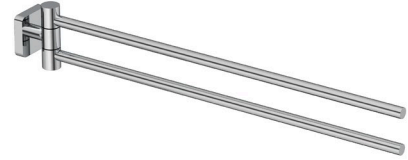

Technische Daten/ Technical Data

KLUDI-VELA S
hand towel holder

Ref.: 2597705

Finishes:
05 chrome

Product description
Manufacturer KLUDI GmbH & Co. KG
Typ: KLUDI-VELA S
hand towel holder
Ref.: 2597705

hand towel holder
L= 440mm
2-armed adjustable
wall mounted
with fixing material screws and dowels
wall holder metal

Produktabbildung/ Product picture