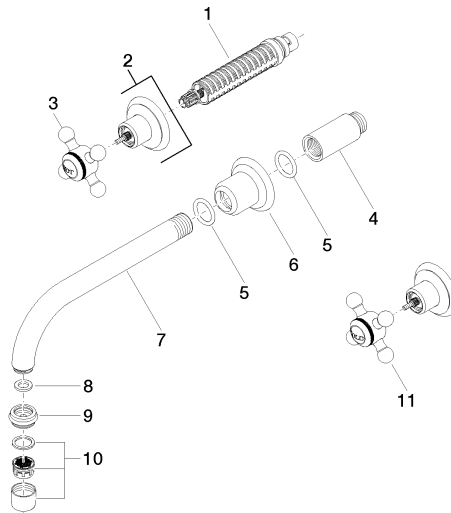

MADISON Wall-mounted basin mixer without pop-up waste - Brushed Durabronze (23kt Gold)

MADISON

36 712 361 Product version from 7/3/2016

- 190mm projection
- fixed spout
- circular, air-enriched flow
- hole diameter valve 35 mm
- hole diameter spout 35 mm
- slide-on rosettes Ø 55 mm
- max. flow 7 l/min
- lead-free
- This product can help a building meet the requirements of Green Building Rating Systems, e.g. LEED®, BREEAM®, DGNB

MADISON Wall-mounted basin mixer without pop-up waste - Brushed Durabronz (23kt Gold)

MADISON

36 712 361 Product version from 7/3/2016
mm [inches]

Flow rate chart

Codes & Standards

DIN 4109

ISO 3822

Scottish Water
Byelaws

UK Water Supply
Regulations

Ü-Zeichen

MADISON Wall-mounted basin mixer without pop-up waste - Brushed
Durabross (23kt Gold)

MADISON

36 712 361 Product version from 7/3/2016

Certificates and sustainability

LGA_19

WRAS_250402

EPD-DOR-20230287
-IBA1-EN
Environmental.prod
uct-declarat

98 712 361-FF

Spare parts list

No.	Item Number	Name	Quantity used	Delivery time
8	90 14 05 020 00 90	Washer 16,7 x 10,0 x 2,0 mm -	1.00	14
10	90 23 01 119 02-28	Aerator M22x1-IG 7,0 l/min. - Brushed Durabron (23kt Gold)	1.00	40
6	09 27 36 010-28	Rosette Ø 55 x 40 mm - Brushed Durabron (23kt Gold)	1.00	40
4	09 24 03 081 10 90	Extension 1/2" x 50 mm -	1.00	14
5	90 14 10 026 00 90	O-Ring 20,5 x 3,5 mm -	1.00	14
7	04 28 22 090 10-28	Spout 190 mm - Brushed Durabron (23kt Gold)	1.00	40
1	90 90 03 157 00 90	Head part clockwise closing 1/2" -	2.00	14
3	04 20 36 100 01-28	Handle Hot 57 x 57 x 34 mm - Brushed Durabron (23kt Gold)	1.00	40
9	09 24 03 022 10-28	Nipple M22 x1 x 18 x 1 - Brushed Durabron (23kt Gold)	1.00	40
11	04 20 36 100 00-28	Handle Cold 57 x 57 x 34 mm - Brushed Durabron (23kt Gold)	1.00	40
2	36 310 361-28	MADISON Wall valve - Brushed Durabron (23kt Gold)	2.00	-