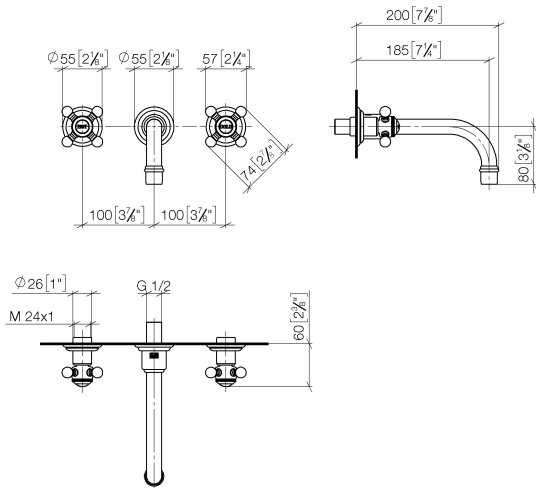

MADISON Wall-mounted basin mixer without pop-up waste - Brushed Durabronze (23kt Gold)

MADISON

36 712 361 Product version from 7/3/2016

- 190mm projection
- fixed spout
- circular, air-enriched flow
- hole diameter valve 35 mm
- hole diameter spout 35 mm
- slide-on rosettes Ø 55 mm
- max. flow 7 l/min
- lead-free
- This product can help a building meet the requirements of Green Building Rating Systems, e.g. LEED®, BREEAM®, DGNB

Required miscellaneous

Concealed wall-mounted mixer centred spout - 35 700 970 90
 •min. recess depth 85 mm
 •max. recess depth 145 mm

Required miscellaneous

Concealed wall-mounted mixer variable positioning - 35 720 970 90
 •min. recess depth 85 mm
 •max. recess depth 145 mm

MADISON Wall-mounted basin mixer without pop-up waste - Brushed Durabronz (23kt Gold)

MADISON

36 712 361 Product version from 7/3/2016
mm [inches]

Flow rate chart

Codes & Standards

DIN 4109

ISO 3822

Scottish Water
Byelaws

WRAS_250402

EPD-DOR-20230287
-IBA1-EN
Environmental.prod
uct-declarat

98 712 361-FF

Spare parts list

No.	Item Number	Name	Quantity used	Delivery time
8	90 14 05 020 00 90	Washer 16,7 x 10,0 x 2,0 mm -	1.00	14
10	90 23 01 119 02-28	Aerator M22x1-IG 7,0 l/min. - Brushed Durabron (23kt Gold)	1.00	40
6	09 27 36 010-28	Rosette Ø 55 x 40 mm - Brushed Durabron (23kt Gold)	1.00	40
4	09 24 03 081 10 90	Extension 1/2" x 50 mm -	1.00	14
5	90 14 10 026 00 90	O-Ring 20,5 x 3,5 mm -	1.00	14
7	04 28 22 090 10-28	Spout 190 mm - Brushed Durabron (23kt Gold)	1.00	40
1	90 90 03 157 00 90	Head part clockwise closing 1/2" -	2.00	14
3	04 20 36 100 01-28	Handle Hot 57 x 57 x 34 mm - Brushed Durabron (23kt Gold)	1.00	40
9	09 24 03 022 10-28	Nipple M22 x1 x 18 x 1 - Brushed Durabron (23kt Gold)	1.00	40
11	04 20 36 100 00-28	Handle Cold 57 x 57 x 34 mm - Brushed Durabron (23kt Gold)	1.00	40
2	36 310 361-28	MADISON Wall valve - Brushed Durabron (23kt Gold)	2.00	-