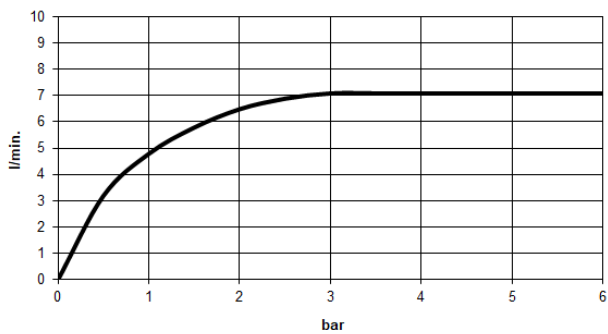

MADISON Wall-mounted basin mixer without pop-up waste - Brushed Durabronze (23kt Gold)

MADISON

36 712 361 Product version from 7/3/2016

- 190mm projection
- fixed spout
- circular, air-enriched flow
- hole diameter valve 35 mm
- hole diameter spout 35 mm
- slide-on rosettes Ø 55 mm
- max. flow 7 l/min
- lead-free
- This product can help a building meet the requirements of Green Building Rating Systems, e.g. LEED®, BREEAM®, DGNB

Required miscellaneous

Concealed wall-mounted mixer centred spout - 35 700 970 90
 •min. recess depth 85 mm
 •max. recess depth 145 mm

Required miscellaneous

Concealed wall-mounted mixer variable positioning - 35 720 970 90
 •min. recess depth 85 mm
 •max. recess depth 145 mm

MADISON Wall-mounted basin mixer without pop-up waste - Brushed Durabronz (23kt Gold)

MADISON

36 712 361 Product version from 7/3/2016
mm [inches]

Flow rate chart

Codes & Standards

DIN 4109

ISO 3822

Scottish Water
Byelaws