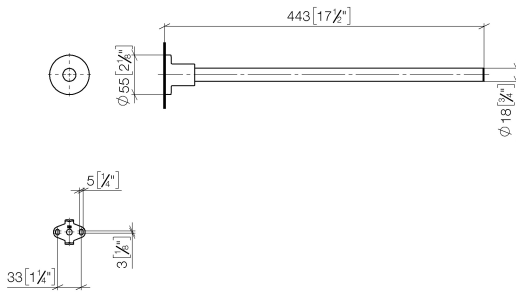

83 211 892 Product version from 4/1/2024

- rosette Ø 55 mm
- 445mm projection

	Brushed Durabronze (23kt Gold)	83 211 892-28
	Chrome	83 211 892-00
	Brushed Platinum	83 211 892-06
	Platinum	83 211 892-08
	Dark Chrome	83 211 892-19
	Matte Black	83 211 892-33
	Brushed Gold (PVD)	83 211 892-37
	Brushed Dark Brass (PVD)	83 211 892-39
	Brushed Bronze (PVD)	83 211 892-42
	Brushed Dark Bronze (PVD)	83 211 892-43
	Brushed Champagne (22kt Gold)	83 211 892-46
	Champagne (22kt Gold)	83 211 892-47
	Brushed Chrome	83 211 892-93
	Brushed Dark Platinum	83 211 892-99

83 211 892 Product version from 4/1/2024

mm [inches]

83 211 892 Product version from 4/1/2024

Parts for other finishes can be found here: [Chrome](#)

Spare parts list

No.	Item Number	Name	Quantity used	Delivery time
6	05 17 20 739 00 90	Attachment set 150 x 65 x 10 mm -	1.00	14
5	09 30 30 071 90	Mounting Hexagonal bolt with thread as far as head M10 x 20 mm -	1.00	14
3	08 17 89 505-28	Holder universal 60 x 100 x 60 mm - Brushed Durabronz (23kt Gold)	1.00	40
2	04 31 11 113 00 90	Mounting Threaded pin M5 x 12 mm -	1.00	14
4	09 30 11 046 90	Washer Ø 10,5 -	1.00	14
1	90 28 22 540 89-28	Holder Ø 18 x 403 mm - Brushed Durabronz (23kt Gold)	1.00	40