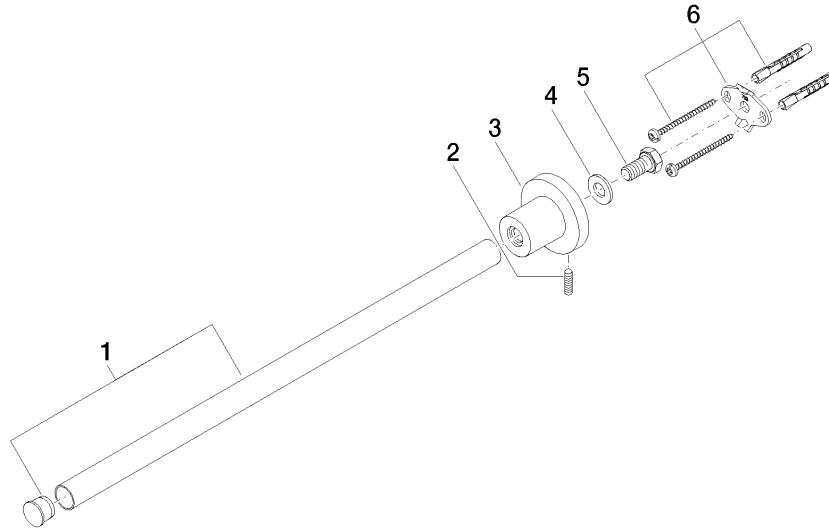

83 211 892 Product version from 4/1/2024

- rosette Ø 55 mm
- 445mm projection

	Brushed Durabronze (23kt Gold)	83 211 892-28
	Chrome	83 211 892-00
	Brushed Platinum	83 211 892-06
	Platinum	83 211 892-08
	Dark Chrome	83 211 892-19
	Matte Black	83 211 892-33
	Brushed Gold (PVD)	83 211 892-37
	Brushed Dark Brass (PVD)	83 211 892-39
	Brushed Bronze (PVD)	83 211 892-42
	Brushed Dark Bronze (PVD)	83 211 892-43
	Brushed Champagne (22kt Gold)	83 211 892-46
	Champagne (22kt Gold)	83 211 892-47
	Brushed Chrome	83 211 892-93
	Brushed Dark Platinum	83 211 892-99

83 211 892 Product version from 4/1/2024

mm [inches]

83 211 892 Product version from 4/1/2024

Parts for other finishes can be found here: [Chrome](#)

Spare parts list

No.	Item Number	Name	Quantity used	Delivery time
6	05 17 20 739 00 90	Attachment set 150 x 65 x 10 mm -	1.00	14
5	09 30 30 071 90	Mounting Hexagonal bolt with thread as far as head M10 x 20 mm -	1.00	14
3	08 17 89 505-28	Holder universal 60 x 100 x 60 mm - Brushed Durabronz (23kt Gold)	1.00	40
2	04 31 11 113 00 90	Mounting Threaded pin M5 x 12 mm -	1.00	14
4	09 30 11 046 90	Washer Ø 10,5 -	1.00	14
1	90 28 22 540 89-28	Holder Ø 18 x 403 mm - Brushed Durabronz (23kt Gold)	1.00	40