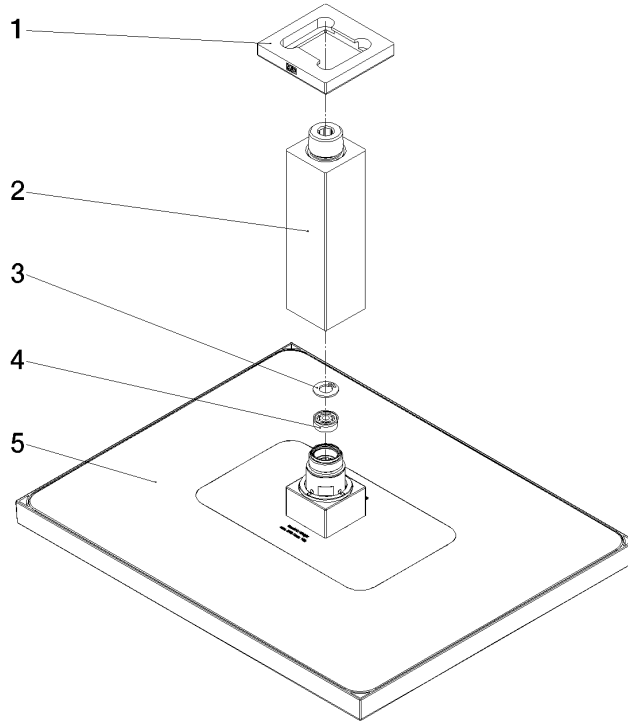

Rainshower with ceiling fixing FlowReduce 300 x 240 mm - Brushed Dark Bronze (PVD)

SERIES SPECIFIC

28 770 980 Product version from 11/1/2025

Rainshower with ceiling fixing FlowReduce 300 x 240 mm - Brushed Dark
Bronze (PVD)

SERIES SPECIFIC

28 770 980 Product version from 11/1/2025

Rainshower with ceiling fixing FlowReduce 300 x 240 mm - Brushed Dark Bronze (PVD)

SERIES SPECIFIC

28 770 980 Product version from 11/1/2025
mm [inches]

Spare parts list

No.	Item Number	Name	Quantity used	Delivery time
4	09 23 01 165 90	Flow limiter pale blue 7 l/min. -	1.00	14
2	90 11 10 092 00-43	connection	1.00	-
Spare part can no longer be ordered, please order the replacement item				
1	09 27 98 017-43	Rosette for rain shower Ceiling mounting 60 x 9 x 60 mm - Brushed Dark Bronze (PVD)	1.00	82
3	09 16 01 014 90	Ring Retaining ring Ø 15 x 1 mm -	1.00	14
5	90 12 05 125 00-43	Rainshower Connection angular 1.75 gpm 300 x 240 mm - Brushed Dark Bronze (PVD)	1.00	82