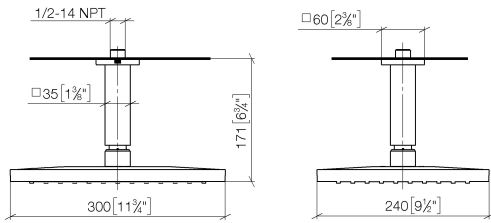

Rainshower with ceiling fixing FlowReduce 300 x 240 mm - Brushed Dark Bronze (PVD)

SERIES SPECIFIC

28 770 980 Product version from 11/1/2025

Rainshower with ceiling fixing FlowReduce 300 x 240 mm - Brushed Dark
Bronze (PVD)

SERIES SPECIFIC

28 770 980 Product version from 11/1/2025

Rainshower with ceiling fixing FlowReduce 300 x 240 mm - Brushed Dark Bronze (PVD)

SERIES SPECIFIC

28 770 980 Product version from 11/1/2025
mm [inches]

Spare parts list

No.	Item Number	Name	Quantity used	Delivery time
4	09 23 01 165 90	Flow limiter pale blue 7 l/min. -	1.00	14
2	90 11 10 092 00-43	connection	1.00	-
Spare part can no longer be ordered, please order the replacement item				
1	09 27 98 017-43	Rosette for rain shower Ceiling mounting 60 x 9 x 60 mm - Brushed Dark Bronze (PVD)	1.00	82
3	09 16 01 014 90	Ring Retaining ring Ø 15 x 1 mm -	1.00	14
5	90 12 05 125 00-43	Rainshower Connection angular 1.75 gpm 300 x 240 mm - Brushed Dark Bronze (PVD)	1.00	82