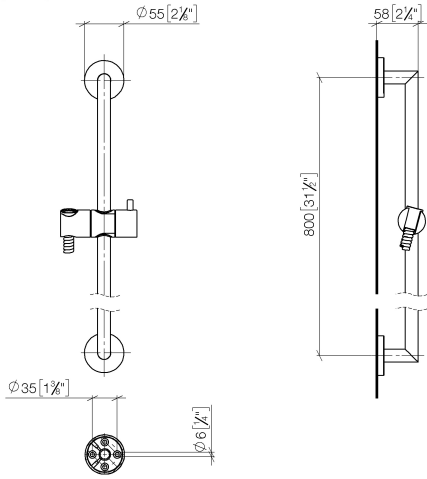

26 413 625 Product version from 10/1/2023

- metal shower hose 1750mm with integrated anti-twist protection
- shower hose connector 3/8"
- slide bar

Technical data:

- gauge 800 mm
- rosette Ø 55 mm
- Pipe diameter 18 mm

| | | |
|---|---|--------------------|
|  | Hand shower FlowReduce 100 mm - Brushed Durabron (23kt Gold) | 28 018 979-28 0010 |
|---|---|--------------------|

26 413 625 Product version from 10/1/2023

mm [inches]

Certificates and sustainability

ACS_20 ACC LY WRAS_2009

Spare parts list

| No. | Item Number | Name | Quantity used | Delivery time |
|-----|--------------------|--|---------------|---------------|
| 5 | 12 580 970-28 | Slide unit - Brushed Durabron (23kt Gold) | 1.00 | 40 |
| 3 | 08 27 62 500-28 | Rosette Ø 55 x 9,5 mm - Brushed Durabron (23kt Gold) | 2.00 | 40 |
| 2 | 90 14 10 032 00 90 | O-Ring 18,1 x 1,6 mm - | 2.00 | 14 |
| 4 | 05 28 22 590 01-28 | Pipe for shower set 21 x 818 x 60 mm - Brushed Durabron (23kt Gold) | 1.00 | 40 |
| 6 | 28 322 970-28 | Metal shower hose 1/2" x 3/8" x 1750 mm - Brushed Durabron (23kt Gold) | 1.00 | 40 |
| 1 | 05 17 62 500 00 90 | Attachment set round M50 x 1,5 mm - | 2.00 | 14 |