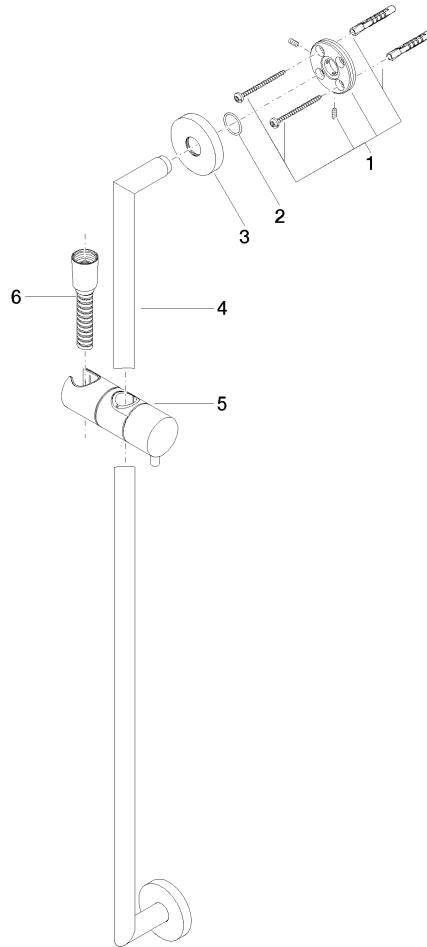

26 413 625 Product version from 10/1/2023

- metal shower hose 1750mm with integrated anti-twist protection
- shower hose connector 3/8"
- slide bar

Technical data:

- gauge 800 mm
- rosette Ø 55 mm
- Pipe diameter 18 mm

Required miscellaneous

| | | |
|---|---|--------------------|
|  | Hand shower FlowReduce 120 mm - Brushed Durabron (23kt Gold) • 5 jets • Ø 120 mm | 28 012 979-28 0010 |
|---|---|--------------------|

| | | |
|---|---|--------------------|
|  | Hand shower FlowReduce 100 mm - Brushed Durabron (23kt Gold) | 28 018 979-28 0010 |
|---|---|--------------------|

26 413 625 Product version from 10/1/2023

mm [inches]

Certificates and sustainability

ACS_20 ACC LY WRAS_2009

Spare parts list

| No. | Item Number | Name | Quantity used | Delivery time |
|-----|--------------------|--|---------------|---------------|
| 5 | 12 580 970-28 | Slide unit - Brushed Durabron (23kt Gold) | 1.00 | 40 |
| 3 | 08 27 62 500-28 | Rosette Ø 55 x 9,5 mm - Brushed Durabron (23kt Gold) | 2.00 | 40 |
| 2 | 90 14 10 032 00 90 | O-Ring 18,1 x 1,6 mm - | 2.00 | 14 |
| 4 | 05 28 22 590 01-28 | Pipe for shower set 21 x 818 x 60 mm - Brushed Durabron (23kt Gold) | 1.00 | 40 |
| 6 | 28 322 970-28 | Metal shower hose 1/2" x 3/8" x 1750 mm - Brushed Durabron (23kt Gold) | 1.00 | 40 |
| 1 | 05 17 62 500 00 90 | Attachment set round M50 x 1,5 mm - | 2.00 | 14 |