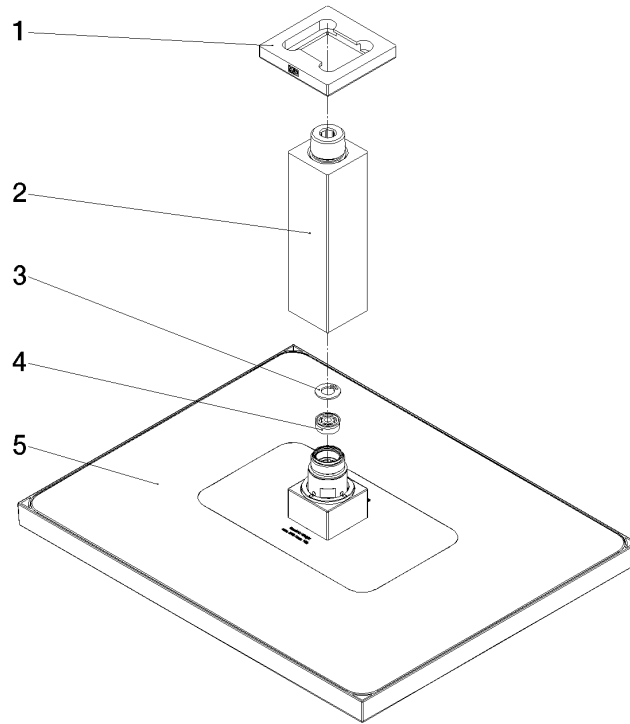

28 771 980 Product version from 11/1/2025

- rain shower 300 x 240mm
- Material rain shower: plastic
- PURE RAIN, max. flow rate 14 l/min (at 3 bar)
- Function from: 12 l/min
- quick clearing
- with anti-scale system

Technical data:

- rosette 60 x 60 mm
- 1/2" connection

Notes:

	Brushed Dark Brass (PVD)	28 771 980-39
	Chrome	28 771 980-00
	Dark Chrome	28 771 980-19
	Brushed Light Gold (PVD)	28 771 980-27
	Matte Black	28 771 980-33
	Brushed Gold (PVD)	28 771 980-37
	Brushed Bronze (PVD)	28 771 980-42
	Brushed Dark Bronze (PVD)	28 771 980-43
	Brushed Chrome	28 771 980-93
	Brushed Dark Platinum	28 771 980-99

Recommended miscellaneous

- Concealed wall elbow -** 35 085 970 90
- min. recess depth 90 mm
 - max. recess depth 163 mm

28 771 980 Product version from 11/1/2025

mm [inches]

Spare parts list

No.	Item Number	Name	Quantity used	Delivery time
1	09 27 98 017-39	Rosette for rain shower Ceiling mounting 60 x 9 x 60 mm - Brushed Dark Brass (PVD)	1.00	82
2	90 11 10 092 00-39	Connection vertical for spray ceiling fixing 35 x 35 x 135 mm - Brushed Dark Brass (PVD)	1.00	40
3	09 16 01 014 90	Ring Retaining ring Ø 15 x 1 mm -	1.00	14
4	09 23 01 132 90	Flow limiter rose 14 l/min. -	1.00	14
5	90 12 05 127 00-39	Rainshower Connection angular 14 l/min 300 x 240 mm - Brushed Dark Brass (PVD)	1.00	82