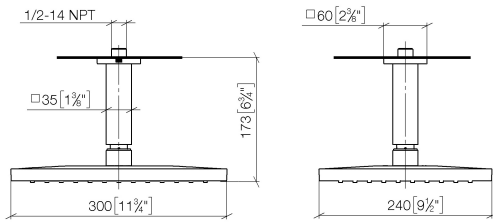

28 771 980 Product version from 11/1/2025

- rain shower 300 x 240mm
- Material rain shower: plastic
- PURE RAIN, max. flow rate 14 l/min (at 3 bar)
- Function from: 12 l/min
- quick clearing
- with anti-scale system

Technical data:

- rosette 60 x 60 mm
- 1/2" connection

Notes:

	Brushed Dark Brass (PVD)	28 771 980-39
	Chrome	28 771 980-00
	Dark Chrome	28 771 980-19
	Brushed Light Gold (PVD)	28 771 980-27
	Matte Black	28 771 980-33
	Brushed Gold (PVD)	28 771 980-37
	Brushed Bronze (PVD)	28 771 980-42
	Brushed Dark Bronze (PVD)	28 771 980-43
	Brushed Chrome	28 771 980-93
	Brushed Dark Platinum	28 771 980-99

Recommended miscellaneous

- Concealed wall elbow -** 35 085 970 90
- min. recess depth 90 mm
 - max. recess depth 163 mm

28 771 980 Product version from 11/1/2025

mm [inches]

Spare parts list

No.	Item Number	Name	Quantity used	Delivery time
1	09 27 98 017-39	Rosette for rain shower Ceiling mounting 60 x 9 x 60 mm - Brushed Dark Brass (PVD)	1.00	82
2	90 11 10 092 00-39	Connection vertical for spray ceiling fixing 35 x 35 x 135 mm - Brushed Dark Brass (PVD)	1.00	40
3	09 16 01 014 90	Ring Retaining ring Ø 15 x 1 mm -	1.00	14
4	09 23 01 132 90	Flow limiter rose 14 l/min. -	1.00	14
5	90 12 05 127 00-39	Rainshower Connection angular 14 l/min 300 x 240 mm - Brushed Dark Brass (PVD)	1.00	82