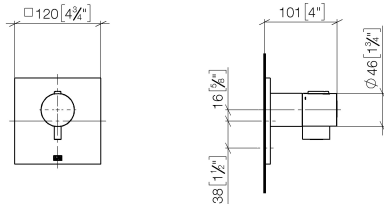

Required miscellaneous

xTOOL Concealed thermostat module without volume control - 35 503 970 90
 • min. recess depth 95 mm
 • max. recess depth 160 mm

Required miscellaneous

xGRID Installation track 555 mm - 12 360 970 90

Recommended miscellaneous

xGRID Attachment set for integrating in the dry wall construction - 12 340 970 90

36 501 985 Product version up to 2/2/2021
mm [inches]

Flow rate chart

Codes & Standards

DIN 4109

EN 1111