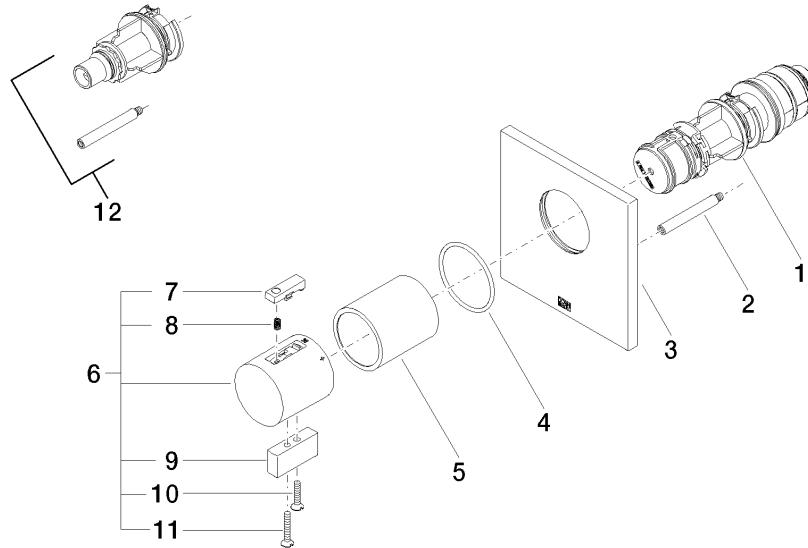

Recommended miscellaneous

xGRID Attachment set for integrating in the dry wall construction - 12 340 970 90

36 501 985 Product version up to 2/2/2021
mm [inches]

Flow rate chart

Codes & Standards

DIN 4109

EN 1111

Environmental.prod

uct-declarat

36 501 985 Product version up to 2/2/2021

Spare parts list

No.	Item Number	Name	Quantity used	Delivery time
8	90 16 02 027 00 90	Spring Ø 4,5 x 7,5 mm -	1.00	14
11	09 30 30 160-99	Mounting Countersunk screw with slot M4 x 25 mm - Brushed Dark Platinum	2.00	40
5	90 21 02 112 00-99	Sleeve - Brushed Dark Platinum	1.00	40
9	09 20 33 006-99	Handle Ø 58 x 23 mm - Brushed Dark Platinum	1.00	40
3	09 11 02 196-99	xTOOL Rosette 120 x 120 x 8,5 mm - Brushed Dark Platinum	1.00	-
Spare part can no longer be ordered, please order the replacement item				
091102533-99		Cover for xTOOL - Brushed Dark Platinum		
4	90 14 10 049 00 90	O-Ring 45,69 x 2,62 mm -	1.00	14
1	90 15 02 065 00 90	Thermostat cartridge with control unit Ø 44 x 147 mm -	1.00	14
2	90 31 09 095 00 90	Rod -	1.00	14
10	09 30 30 159-99	Mounting Countersunk screw with slot M4 x 20 mm - Brushed Dark Platinum	1.00	40
6	04 17 33 006 00-99	Handle for thermostat 48 x 50 x 46 mm - Brushed Dark Platinum	1.00	-
Spare part can no longer be ordered, please order the replacement item				
90173301800-99		Handle Thermostat Ø48mm - Brushed Dark Platinum		
7	90 21 33 011 00-13	Repair kit for thermostat handle - black	1.00	14
12	12 178 970 90	Extension 46 mm -	1.00	14