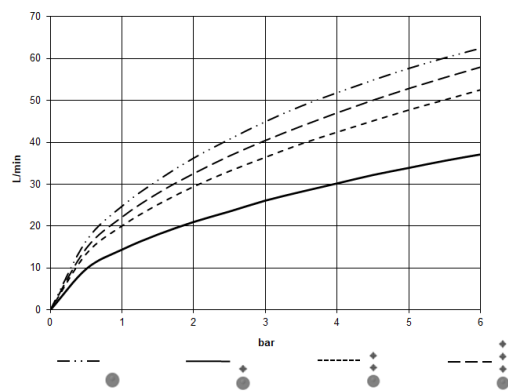

Recommended miscellaneous

xGRID Attachment set for integrating in the dry wall construction - 12 340 970 90

36 501 985 Product version up to 2/2/2021
mm [inches]

Flow rate chart

Codes & Standards

DIN 4109

EN 1111