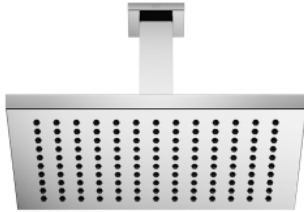

28 771 980 Product version from 11/1/2025

- rain shower 300 x 240mm
- Material rain shower: plastic
- PURE RAIN, max. flow rate 14 l/min (at 3 bar)
- Function from: 12 l/min
- quick clearing
- with anti-scale system

Technical data:

- rosette 60 x 60 mm
- 1/2" connection

Notes:

	Brushed Dark Bronze (PVD)	28 771 980-43
	Chrome	28 771 980-00
	Dark Chrome	28 771 980-19
	Brushed Light Gold (PVD)	28 771 980-27
	Matte Black	28 771 980-33
	Brushed Gold (PVD)	28 771 980-37
	Brushed Dark Brass (PVD)	28 771 980-39
	Brushed Bronze (PVD)	28 771 980-42
	Brushed Chrome	28 771 980-93
	Brushed Dark Platinum	28 771 980-99

Recommended miscellaneous

	Concealed wall elbow - •min. recess depth 90 mm •max. recess depth 163 mm	35 085 970 90
---	--	---------------

28 771 980 Product version from 11/1/2025

mm [inches]

Spare parts list

No.	Item Number	Name	Quantity used	Delivery time
1	09 27 98 017-43	Rosette for rain shower Ceiling mounting 60 x 9 x 60 mm - Brushed Dark Bronze (PVD)	1.00	82
2	90 11 10 092 00-43	connection	1.00	-
Spare part can no longer be ordered, please order the replacement item				
3	09 16 01 014 90	Ring Retaining ring Ø 15 x 1 mm -	1.00	14
5	90 12 05 127 00-43	Rainshower Connection angular 14 l/min 300 x 240 mm - Brushed Dark Bronze (PVD)	1.00	82
4	09 23 01 132 90	Flow limiter rose 14 l/min. -	1.00	14