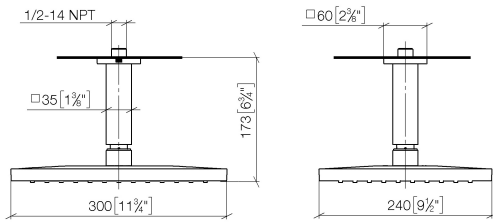

28 771 980 Product version from 11/1/2025

- rain shower 300 x 240mm
- Material rain shower: plastic
- PURE RAIN, max. flow rate 14 l/min (at 3 bar)
- Function from: 12 l/min
- quick clearing
- with anti-scale system

Technical data:

- rosette 60 x 60 mm
- 1/2" connection

Notes:

	Brushed Dark Bronze (PVD)	28 771 980-43
	Chrome	28 771 980-00
	Dark Chrome	28 771 980-19
	Brushed Light Gold (PVD)	28 771 980-27
	Matte Black	28 771 980-33
	Brushed Gold (PVD)	28 771 980-37
	Brushed Dark Brass (PVD)	28 771 980-39
	Brushed Bronze (PVD)	28 771 980-42
	Brushed Chrome	28 771 980-93
	Brushed Dark Platinum	28 771 980-99

Recommended miscellaneous

	Concealed wall elbow - •min. recess depth 90 mm •max. recess depth 163 mm	35 085 970 90
---	--	---------------

28 771 980 Product version from 11/1/2025

mm [inches]

Spare parts list

No.	Item Number	Name	Quantity used	Delivery time
1	09 27 98 017-43	Rosette for rain shower Ceiling mounting 60 x 9 x 60 mm - Brushed Dark Bronze (PVD)	1.00	82
2	90 11 10 092 00-43	connection	1.00	-
Spare part can no longer be ordered, please order the replacement item				
3	09 16 01 014 90	Ring Retaining ring Ø 15 x 1 mm -	1.00	14
5	90 12 05 127 00-43	Rainshower Connection angular 14 l/min 300 x 240 mm - Brushed Dark Bronze (PVD)	1.00	82
4	09 23 01 132 90	Flow limiter rose 14 l/min. -	1.00	14