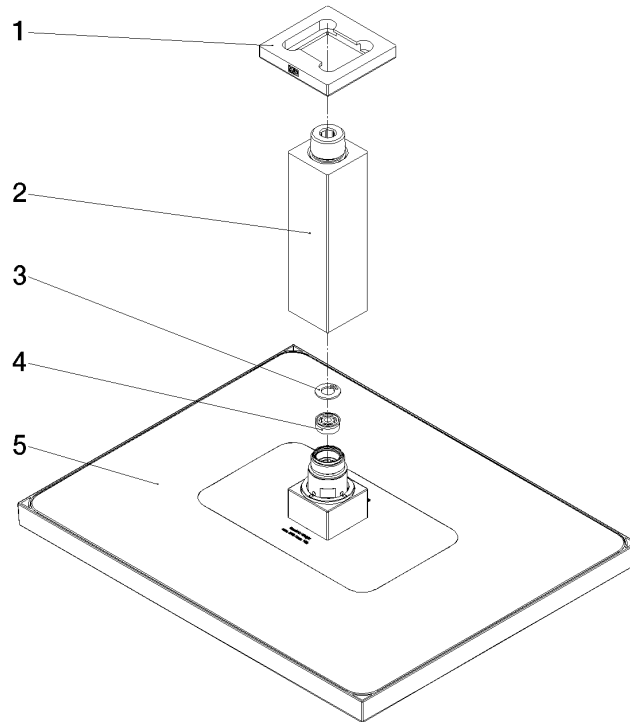

28 771 980 Product version from 11/1/2025

- rain shower 300 x 240mm
- Material rain shower: plastic
- PURE RAIN, max. flow rate 14 l/min (at 3 bar)
- Function from: 12 l/min
- quick clearing
- with anti-scale system

Technical data:

- rosette 60 x 60 mm
- 1/2" connection

Notes:

	Brushed Dark Bronze (PVD)	28 771 980-43
	Chrome	28 771 980-00
	Dark Chrome	28 771 980-19
	Brushed Light Gold (PVD)	28 771 980-27
	Matte Black	28 771 980-33
	Brushed Gold (PVD)	28 771 980-37
	Brushed Dark Brass (PVD)	28 771 980-39
	Brushed Bronze (PVD)	28 771 980-42
	Brushed Chrome	28 771 980-93
	Brushed Dark Platinum	28 771 980-99

Recommended miscellaneous

	Concealed wall elbow - •min. recess depth 90 mm •max. recess depth 163 mm	35 085 970 90
---	--	---------------

28 771 980 Product version from 11/1/2025

mm [inches]

Spare parts list

No.	Item Number	Name	Quantity used	Delivery time
1	09 27 98 017-43	Rosette for rain shower Ceiling mounting 60 x 9 x 60 mm - Brushed Dark Bronze (PVD)	1.00	82
2	90 11 10 092 00-43	connection	1.00	-
Spare part can no longer be ordered, please order the replacement item				
3	09 16 01 014 90	Ring Retaining ring Ø 15 x 1 mm -	1.00	14
5	90 12 05 127 00-43	Rainshower Connection angular 14 l/min 300 x 240 mm - Brushed Dark Bronze (PVD)	1.00	82
4	09 23 01 132 90	Flow limiter rose 14 l/min. -	1.00	14