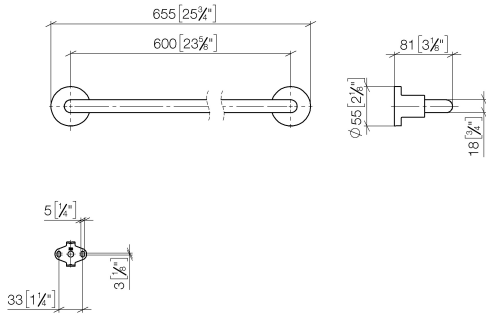

83 060 892 Product version from 4/1/2024

- gauge 600 mm
- width 655mm
- height 55 mm
- rosette Ø 55 mm
- 81mm projection

Fits TARA

	Brushed Platinum	83 060 892-06
	Chrome	83 060 892-00
	Platinum	83 060 892-08
	Dark Chrome	83 060 892-19
	Brushed Durabronze (23kt Gold)	83 060 892-28
	Matte Black	83 060 892-33
	Brushed Gold (PVD)	83 060 892-37
	Brushed Dark Brass (PVD)	83 060 892-39
	Brushed Bronze (PVD)	83 060 892-42
	Brushed Dark Bronze (PVD)	83 060 892-43
	Brushed Champagne (22kt Gold)	83 060 892-46
	Champagne (22kt Gold)	83 060 892-47
	Brushed Chrome	83 060 892-93
	Brushed Dark Platinum	83 060 892-99

83 060 892 Product version from 4/1/2024

mm [inches]

83 060 892 Product version from 4/1/2024

Parts for other finishes can be found here: [Chrome](#)

### Spare parts list

No.	Item Number	Name	Quantity used	Delivery time
2	08 17 89 505-06	Holder universal 60 x 100 x 60 mm - Brushed Platinum	2.00	20
3	04 31 11 113 00 90	Mounting Threaded pin M5 x 12 mm -	2.00	14
1	05 28 22 589 00-06	Holder for towel rail 618 x 42 x 23 mm - Brushed Platinum	1.00	20
4	09 30 11 046 90	Washer Ø 10,5 -	2.00	14
6	05 17 20 739 00 90	Attachment set 150 x 65 x 10 mm -	2.00	14
5	09 30 30 071 90	Mounting Hexagonal bolt with thread as far as head M10 x 20 mm -	2.00	14