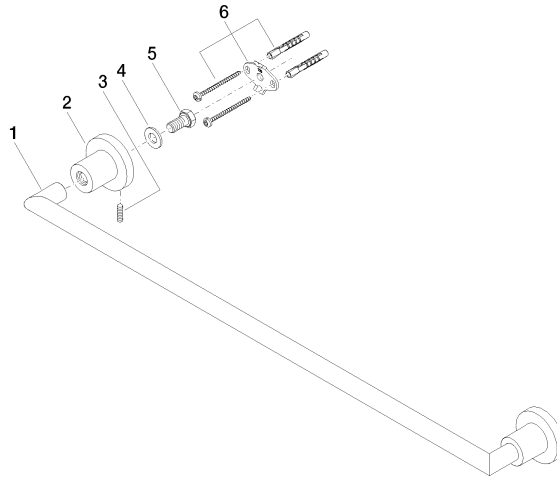

83 060 892 Product version from 4/1/2024

- gauge 600 mm
- width 655mm
- height 55 mm
- rosette Ø 55 mm
- 81mm projection

Fits TARA

	Brushed Platinum	83 060 892-06
	Chrome	83 060 892-00
	Platinum	83 060 892-08
	Dark Chrome	83 060 892-19
	Brushed Durabronze (23kt Gold)	83 060 892-28
	Matte Black	83 060 892-33
	Brushed Gold (PVD)	83 060 892-37
	Brushed Dark Brass (PVD)	83 060 892-39
	Brushed Bronze (PVD)	83 060 892-42
	Brushed Dark Bronze (PVD)	83 060 892-43
	Brushed Champagne (22kt Gold)	83 060 892-46
	Champagne (22kt Gold)	83 060 892-47
	Brushed Chrome	83 060 892-93
	Brushed Dark Platinum	83 060 892-99

83 060 892 Product version from 4/1/2024

mm [inches]

83 060 892 Product version from 4/1/2024

Parts for other finishes can be found here: [Chrome](#)

### Spare parts list

No.	Item Number	Name	Quantity used	Delivery time
2	08 17 89 505-06	Holder universal 60 x 100 x 60 mm - Brushed Platinum	2.00	20
3	04 31 11 113 00 90	Mounting Threaded pin M5 x 12 mm -	2.00	14
1	05 28 22 589 00-06	Holder for towel rail 618 x 42 x 23 mm - Brushed Platinum	1.00	20
4	09 30 11 046 90	Washer Ø 10,5 -	2.00	14
6	05 17 20 739 00 90	Attachment set 150 x 65 x 10 mm -	2.00	14
5	09 30 30 071 90	Mounting Hexagonal bolt with thread as far as head M10 x 20 mm -	2.00	14