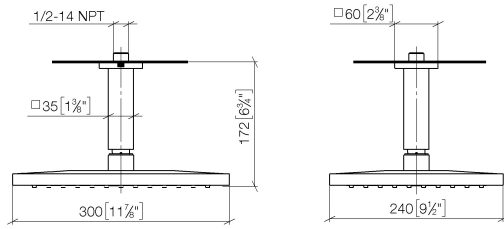

Rainshower with ceiling fixing FlowReduce 300 x 240 mm - Brushed Gold (PVD)

SERIES SPECIFIC

28 772 980

- rain shower 300 x 240mm
- Rain shower material: metal
- PURE RAIN, max. flow rate 6.8 l/min (at 3 bar)
- Function from: 6 l/min
- quick clearing
- with anti-scale system

Technical data:

- rosette 60 x 60 mm
- 1/2" connection

Notes:

- This product can help a building meet the requirements of Green Building Rating Systems, e.g. LEED®, BREEAM®, DGNB

	Brushed Gold (PVD)	28 772 980-37
	Chrome	28 772 980-00
	Brushed Platinum	28 772 980-06
	Platinum	28 772 980-08
	Dark Chrome	28 772 980-19
	Brushed Light Gold (PVD)	28 772 980-27
	Brushed Durabronze (23kt Gold)	28 772 980-28
	Matte Black	28 772 980-33
	Brushed Dark Brass (PVD)	28 772 980-39
	Brushed Bronze (PVD)	28 772 980-42
	Brushed Dark Bronze (PVD)	28 772 980-43
	Brushed Champagne (22kt Gold)	28 772 980-46
	Champagne (22kt Gold)	28 772 980-47
	Brushed Chrome	28 772 980-93
	Brushed Dark Platinum	28 772 980-99

Recommended miscellaneous

- Concealed wall elbow -** 35 085 970 90
- min. recess depth 90 mm
 - max. recess depth 163 mm

Rainshower with ceiling fixing FlowReduce 300 x 240 mm - Brushed Gold (PVD)

SERIES SPECIFIC

28 772 980
mm [inches]

28 772 980