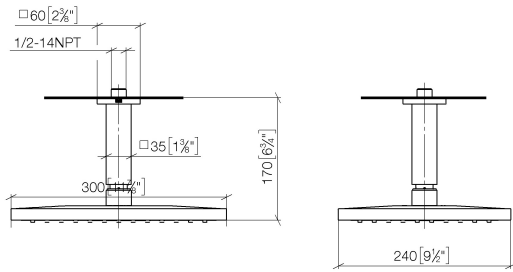

28 773 980

- rain shower 300 x 240mm
- Rain shower material: metal
- PURE RAIN, max. flow rate 14 l/min (at 3 bar)
- Function from: 12 l/min
- quick clearing
- with anti-scale system

Technical data:

- rosette 60 x 60 mm
- 1/2" connection

Recommended miscellaneous

- Concealed wall elbow -** 35 085 970 90
- min. recess depth 90 mm
 - max. recess depth 163 mm

28 773 980

mm [inches]

28 773 980