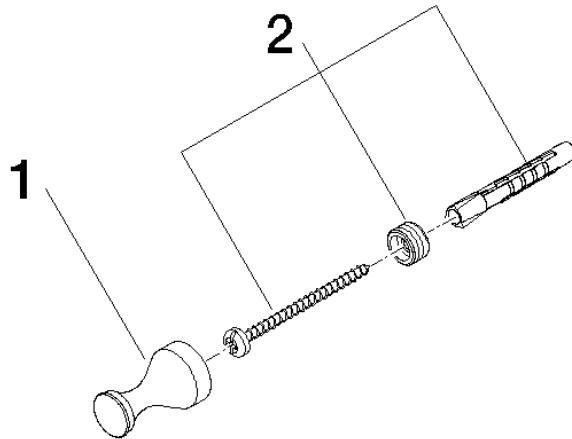

83 250 970 Product version from 4/1/2025

- 1 pair
- 35mm projection

	Chrome	83 250 970-00
	Brushed Platinum	83 250 970-06
	Platinum	83 250 970-08
	Durabress (23kt Gold)	83 250 970-09
	Brushed Durabress (23kt Gold)	83 250 970-28
	Brushed Gold (PVD)	83 250 970-37
	Brushed Dark Brass (PVD)	83 250 970-39
	Brushed Bronze (PVD)	83 250 970-42
	Brushed Dark Platinum	83 250 970-99

83 250 970 Product version from 4/1/2025

mm [inches]

83 250 970 Product version from 4/1/2025

Parts for other finishes can be found here: Brushed Platinum

Spare parts list

No.	Item Number	Name	Quantity used	Delivery time
2	05 24 04 506 00 90	Mounting for hook -	2.00	14
1	08 18 60 501-00	Hooks 20 x 20 x 35 mm - Chrome	2.00	-