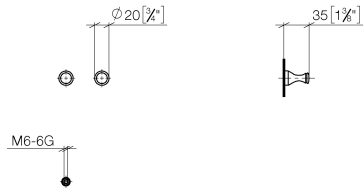

83 250 970 Product version from 4/1/2025

- 1 pair
- 35mm projection

	Chrome	83 250 970-00
	Brushed Platinum	83 250 970-06
	Platinum	83 250 970-08
	Durabress (23kt Gold)	83 250 970-09
	Brushed Durabress (23kt Gold)	83 250 970-28
	Brushed Gold (PVD)	83 250 970-37
	Brushed Dark Brass (PVD)	83 250 970-39
	Brushed Bronze (PVD)	83 250 970-42
	Brushed Dark Platinum	83 250 970-99

83 250 970 Product version from 4/1/2025

mm [inches]

83 250 970 Product version from 4/1/2025

Parts for other finishes can be found here: Brushed Platinum

Spare parts list

No.	Item Number	Name	Quantity used	Delivery time
2	05 24 04 506 00 90	Mounting for hook -	2.00	14
1	08 18 60 501-00	Hooks 20 x 20 x 35 mm - Chrome	2.00	-