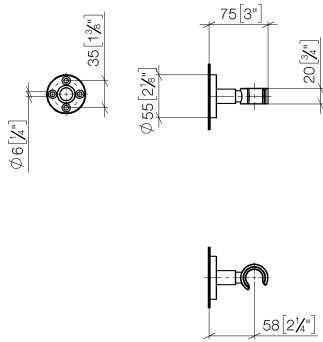

Wall bracket - Brushed Durabronze (23kt Gold)

SERIES SPECIFIC

28 050 625 Product version from 10/1/2023

• rosette Ø 55 mm

	Brushed Durabronze (23kt Gold)	28 050 625-28
	Chrome	28 050 625-00
	Brushed Platinum	28 050 625-06
	Dark Chrome	28 050 625-19
	Light Gold (PVD)	28 050 625-26
	Brushed Light Gold (PVD)	28 050 625-27
	Matte Black	28 050 625-33
	Brushed Gold (PVD)	28 050 625-37
	Brushed Dark Brass (PVD)	28 050 625-39
	Brushed Bronze (PVD)	28 050 625-42
	Brushed Dark Bronze (PVD)	28 050 625-43
	Brushed Champagne (22kt Gold)	28 050 625-46
	Champagne (22kt Gold)	28 050 625-47
	Brushed Chrome	28 050 625-93
	Brushed Dark Platinum	28 050 625-99

28 050 625 Product version from 10/1/2023

mm [inches]

28 050 625 Product version from 10/1/2023

Parts for other finishes can be found here: Chrome

Spare parts list

No.	Item Number	Name	Quantity used	Delivery time
6	90 18 40 035 00 90	Sleeve -	1.00	14
1	05 17 62 500 00 90	Attachment set round M50 x 1,5 mm -	1.00	14
3	08 27 62 500-28	Rosette Ø 55 x 9,5 mm - Brushed Durabron (23kt Gold)	1.00	40
4	08 17 62 550-28	Holder Spray fork Ø 18 x 42 mm - Brushed Durabron (23kt Gold)	1.00	40
2	90 14 10 032 00 90	O-Ring 18,1 x 1,6 mm -	1.00	14
5	08 18 50 585 90	Pipe Ø 10 x 10 mm -	1.00	14
7	09 17 20 014-28	Holder for hand shower Fork 20 x 35 x 31 mm - Brushed Durabron (23kt Gold)	1.00	40