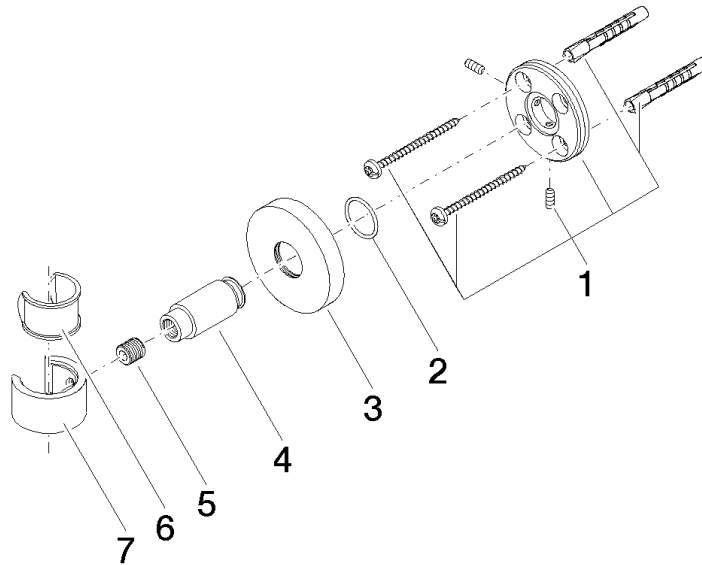

Wall bracket - Brushed Durabronze (23kt Gold)

SERIES SPECIFIC

28 050 625 Product version from 10/1/2023

• rosette Ø 55 mm

	Brushed Durabronze (23kt Gold)	28 050 625-28
	Chrome	28 050 625-00
	Brushed Platinum	28 050 625-06
	Dark Chrome	28 050 625-19
	Light Gold (PVD)	28 050 625-26
	Brushed Light Gold (PVD)	28 050 625-27
	Matte Black	28 050 625-33
	Brushed Gold (PVD)	28 050 625-37
	Brushed Dark Brass (PVD)	28 050 625-39
	Brushed Bronze (PVD)	28 050 625-42
	Brushed Dark Bronze (PVD)	28 050 625-43
	Brushed Champagne (22kt Gold)	28 050 625-46
	Champagne (22kt Gold)	28 050 625-47
	Brushed Chrome	28 050 625-93
	Brushed Dark Platinum	28 050 625-99

28 050 625 Product version from 10/1/2023

mm [inches]

28 050 625 Product version from 10/1/2023

Parts for other finishes can be found here: Chrome

Spare parts list

No.	Item Number	Name	Quantity used	Delivery time
6	90 18 40 035 00 90	Sleeve -	1.00	14
1	05 17 62 500 00 90	Attachment set round M50 x 1,5 mm -	1.00	14
3	08 27 62 500-28	Rosette Ø 55 x 9,5 mm - Brushed Durabron (23kt Gold)	1.00	40
4	08 17 62 550-28	Holder Spray fork Ø 18 x 42 mm - Brushed Durabron (23kt Gold)	1.00	40
2	90 14 10 032 00 90	O-Ring 18,1 x 1,6 mm -	1.00	14
5	08 18 50 585 90	Pipe Ø 10 x 10 mm -	1.00	14
7	09 17 20 014-28	Holder for hand shower Fork 20 x 35 x 31 mm - Brushed Durabron (23kt Gold)	1.00	40