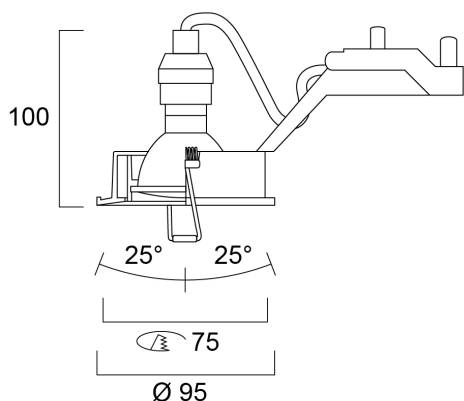

INSET TREND KIT SW IP44 REFLED ES50 36° WH NW DIM 3001765

Warranty

3 years

Technical drawings

Data table

GENERAL DATA

Product name	INSET TREND KIT SW IP44 REFLED ES50 36° WH NW DIM
Technology	LED
Cap/Base	GU10
Housing	Aluminium
Mount	Ceiling recessed mounting
Environment	Indoor
E-number FI	4270039
E-number SE	7468152
Warranty	3 years

OPTICAL DATA

Fixture luminous flux (lm)	345
Luminaire efficacy (lm/W)	76
LOR (%)	100