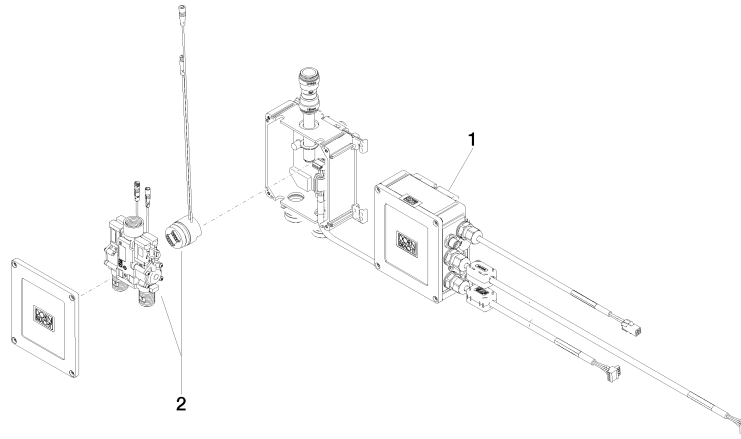

90 11 11 060 00 90

eSET Control unit System box -

SPARE PARTS

90 11 11 060 00 90

eSET Control unit System box -

SPARE PARTS

90 11 11 060 00 90

90 11 11 060 00 90

Spare parts list

No.	Item Number	Name	Quantity used	Delivery time
2	90 30 50 089 01 90	eVALVE Valve for low flow with controller Surface-mounted 85 x 41 x 167 mm -	1.00	14
1	90 11 11 081 01 90	system box for washstand eSET -	1.00	20