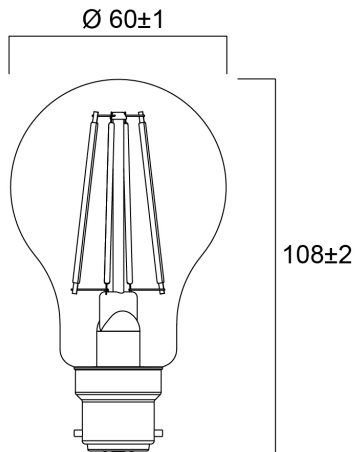

ToLEDo RT GLS V5 ST 470LM 827 B22 SL

Item No: 0029334

SYLVANIA

Perfect for decorative and general lighting applications and creates a warm ambiance similar to traditional lamps Same look, size and functionality as incandescent lamps Omni-directional light distribution Suitable replacement for incandescent and halogen lamps Gives same sparkling light effect as incandescent lamp Dimensionally identical to incandescent lamps - fits all fixtures Environment friendly - no mercury and lower CO2 emissions

Technical Assets

Dimensions (mm)

Photometrics

ToLEDo RT GLS V5 ST 470LM 827 B22 SL

Item No: 0029334

SYLVANIA

General data

Product name	ToLEDo RT GLS V5 ST 470LM 827 B22 SL
Technology	LED
Watt (Rated) (W)	4.5
Cap/Base	B22
Fixture rating	Open
General application	Hospitality, Residential & Consumer
Operating temperature range (°C)	-20°C...+40°C
Performance ambient temperature Tq (°C)	25
ETIM Class	EC001959
Warranty	3 years

Item No: 0029334

SYLVANIA

Packaging

Product EAN number	5410288293349
Packaging single length / height (cm)	6.6
Packaging single width (cm)	6.6
Packaging single depth (cm)	12.0
DUN14 (inner)	15410288293346
Units per outer package	6
Packaging outer length / height (cm)	20.6
Packaging outer width (cm)	14.0
Packaging outer depth (cm)	13.0