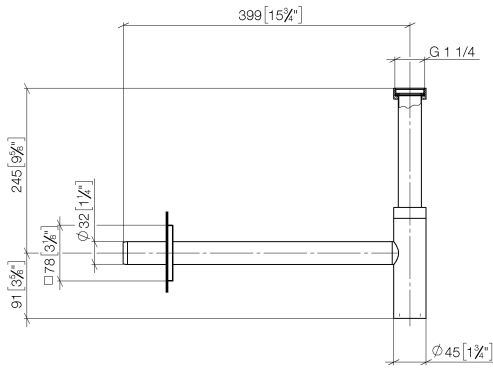

Siphon for basin 1 1/4" - Brushed Platinum

SERIES SPECIFIC

10 060 780 Product version from 6/1/2024

- rosette 78 x 78 mm

	Brushed Platinum	10 060 780-06
	Chrome	10 060 780-00
	Platinum	10 060 780-08
	Dark Chrome	10 060 780-19
	Brushed Durabronze (23kt Gold)	10 060 780-28
	Matte Black	10 060 780-33
	Brushed Gold (PVD)	10 060 780-37
	Brushed Dark Brass (PVD)	10 060 780-39
	Brushed Bronze (PVD)	10 060 780-42
	Brushed Dark Bronze (PVD)	10 060 780-43
	Brushed Champagne (22kt Gold)	10 060 780-46
	Champagne (22kt Gold)	10 060 780-47
	Brushed Chrome	10 060 780-93
	Brushed Dark Platinum	10 060 780-99

Siphon for basin 1 1/4" - Brushed Platinum

SERIES SPECIFIC

10 060 780 Product version from 6/1/2024

mm [inches]

10 060 780 Product version from 6/1/2024

Parts for other finishes can be found here: Chrome

Spare parts list

No.	Item Number	Name	Quantity used	Delivery time
7	04 11 01 045 00-06	Body for odour trap Ø 45 x 149 mm - Brushed Platinum	1.00	-
Spare part can no longer be ordered, please order the replacement item				
1	09 14 20 060 90	Washer NBR 70 -	1.00	14
3	09 23 30 022-06	Mounting for odour trap without side flat 1 1/4" - Brushed Platinum	2.00	20
8	09 14 10 148 90	O-Ring 32 x 2,5 mm -	2.00	14
5	09 28 23 019-06	Pipe for odour trap Ø 37,1 x 123,5 mm - Brushed Platinum	1.00	-
Spare part can no longer be ordered, please order the replacement item				
10	09 14 10 112 90	O-Ring 24,0 x 2,0 mm -	2.00	14
4	09 14 03 015 90	Washer Profile seal odour trap Ø 39 x 12 mm -	1.00	14
2	09 28 23 007-06	Pipe for odour trap Ø 32 x Ø 39 x 200 mm - Brushed Platinum	1.00	20
6	09 14 10 149 90	O-Ring 34 x 2,5 mm -	1.00	14
12	09 27 78 021-06	Rosette 78 x 78 x 8 x Ø 32,6 mm - Brushed Platinum	1.00	-
Spare part can no longer be ordered, please order the replacement item				
9	09 21 02 004-06	Cover Ø 39,5 x 7 mm - Brushed Platinum	1.00	-
Spare part can no longer be ordered, please order the replacement item				
11	09 28 23 018-06	Pipe for odour trap Ø 32 x 375 mm - Brushed Platinum	1.00	20