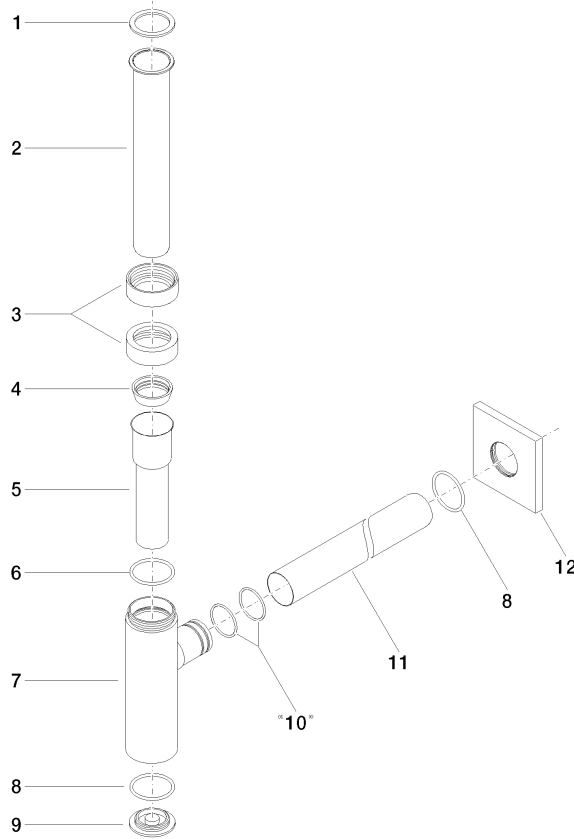

Siphon for basin 1 1/4" - Brushed Platinum

SERIES SPECIFIC

10 060 780 Product version from 6/1/2024

- rosette 78 x 78 mm

	Brushed Platinum	10 060 780-06
	Chrome	10 060 780-00
	Platinum	10 060 780-08
	Dark Chrome	10 060 780-19
	Brushed Durabronze (23kt Gold)	10 060 780-28
	Matte Black	10 060 780-33
	Brushed Gold (PVD)	10 060 780-37
	Brushed Dark Brass (PVD)	10 060 780-39
	Brushed Bronze (PVD)	10 060 780-42
	Brushed Dark Bronze (PVD)	10 060 780-43
	Brushed Champagne (22kt Gold)	10 060 780-46
	Champagne (22kt Gold)	10 060 780-47
	Brushed Chrome	10 060 780-93
	Brushed Dark Platinum	10 060 780-99

Siphon for basin 1 1/4" - Brushed Platinum

SERIES SPECIFIC

10 060 780 Product version from 6/1/2024

mm [inches]

10 060 780 Product version from 6/1/2024

Parts for other finishes can be found here: Chrome

Spare parts list

No.	Item Number	Name	Quantity used	Delivery time
7	04 11 01 045 00-06	Body for odour trap Ø 45 x 149 mm - Brushed Platinum	1.00	-
Spare part can no longer be ordered, please order the replacement item				
1	09 14 20 060 90	Washer NBR 70 -	1.00	14
3	09 23 30 022-06	Mounting for odour trap without side flat 1 1/4" - Brushed Platinum	2.00	20
8	09 14 10 148 90	O-Ring 32 x 2,5 mm -	2.00	14
5	09 28 23 019-06	Pipe for odour trap Ø 37,1 x 123,5 mm - Brushed Platinum	1.00	-
Spare part can no longer be ordered, please order the replacement item				
10	09 14 10 112 90	O-Ring 24,0 x 2,0 mm -	2.00	14
4	09 14 03 015 90	Washer Profile seal odour trap Ø 39 x 12 mm -	1.00	14
2	09 28 23 007-06	Pipe for odour trap Ø 32 x Ø 39 x 200 mm - Brushed Platinum	1.00	20
6	09 14 10 149 90	O-Ring 34 x 2,5 mm -	1.00	14
12	09 27 78 021-06	Rosette 78 x 78 x 8 x Ø 32,6 mm - Brushed Platinum	1.00	-
Spare part can no longer be ordered, please order the replacement item				
9	09 21 02 004-06	Cover Ø 39,5 x 7 mm - Brushed Platinum	1.00	-
Spare part can no longer be ordered, please order the replacement item				
11	09 28 23 018-06	Pipe for odour trap Ø 32 x 375 mm - Brushed Platinum	1.00	20