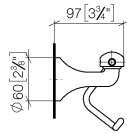

83 500 361 Product version from 7/3/2016

- width 145mm
- height 120 mm
- 95mm projection

	Platinum	83 500 361-08
	Chrome	83 500 361-00
	Brushed Platinum	83 500 361-06
	Durabass (23kt Gold)	83 500 361-09
	Brushed Durabass (23kt Gold)	83 500 361-28
	Brushed Gold (PVD)	83 500 361-37
	Brushed Dark Brass (PVD)	83 500 361-39
	Brushed Bronze (PVD)	83 500 361-42
	Brushed Dark Platinum	83 500 361-99

83 500 361 Product version from 7/3/2016

mm [inches]

83 500 361 Product version from 7/3/2016

Parts for other finishes can be found here: [Chrome](#)

Spare parts list

No.	Item Number	Name	Quantity used	Delivery time
4	05 17 97 507 00 90	Attachment set 52 x 45 x 70 mm -	1.00	14
2	08 18 40 505 90	Sleeve Ø 9,95 x 8,25 x 5,00 mm -	2.00	14
1	08 18 70 501-08	Hanger 125 x 185 x 50 mm - Platinum	1.00	54
3	04 31 11 140 00 90	Mounting Threaded pin M6 x 10 mm -	2.00	14