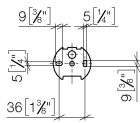

83 500 361 Product version from 7/3/2016

- width 145mm
- height 120 mm
- 95mm projection

	Platinum	83 500 361-08
	Chrome	83 500 361-00
	Brushed Platinum	83 500 361-06
	Durabass (23kt Gold)	83 500 361-09
	Brushed Durabass (23kt Gold)	83 500 361-28
	Brushed Gold (PVD)	83 500 361-37
	Brushed Dark Brass (PVD)	83 500 361-39
	Brushed Bronze (PVD)	83 500 361-42
	Brushed Dark Platinum	83 500 361-99

83 500 361 Product version from 7/3/2016

mm [inches]

83 500 361 Product version from 7/3/2016

Parts for other finishes can be found here: [Chrome](#)

Spare parts list

No.	Item Number	Name	Quantity used	Delivery time
4	05 17 97 507 00 90	Attachment set 52 x 45 x 70 mm -	1.00	14
2	08 18 40 505 90	Sleeve Ø 9,95 x 8,25 x 5,00 mm -	2.00	14
1	08 18 70 501-08	Hanger 125 x 185 x 50 mm - Platinum	1.00	54
3	04 31 11 140 00 90	Mounting Threaded pin M6 x 10 mm -	2.00	14