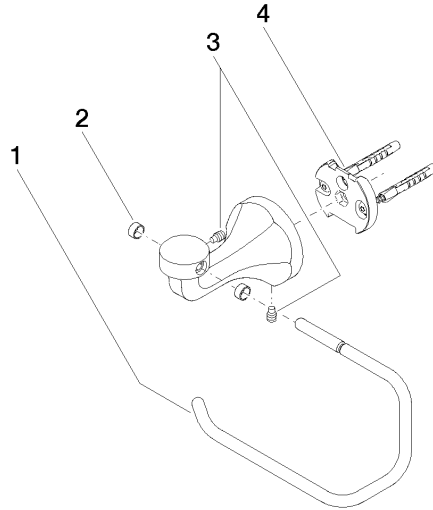

83 500 361 Product version from 7/3/2016

- width 145mm
- height 120 mm
- 95mm projection

	Platinum	83 500 361-08
	Chrome	83 500 361-00
	Brushed Platinum	83 500 361-06
	Durabass (23kt Gold)	83 500 361-09
	Brushed Durabass (23kt Gold)	83 500 361-28
	Brushed Gold (PVD)	83 500 361-37
	Brushed Dark Brass (PVD)	83 500 361-39
	Brushed Bronze (PVD)	83 500 361-42
	Brushed Dark Platinum	83 500 361-99

83 500 361 Product version from 7/3/2016

mm [inches]

83 500 361 Product version from 7/3/2016

Parts for other finishes can be found here: [Chrome](#)

Spare parts list

No.	Item Number	Name	Quantity used	Delivery time
4	05 17 97 507 00 90	Attachment set 52 x 45 x 70 mm -	1.00	14
2	08 18 40 505 90	Sleeve Ø 9,95 x 8,25 x 5,00 mm -	2.00	14
1	08 18 70 501-08	Hanger 125 x 185 x 50 mm - Platinum	1.00	54
3	04 31 11 140 00 90	Mounting Threaded pin M6 x 10 mm -	2.00	14