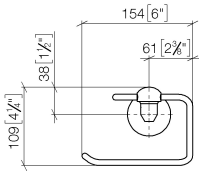

83 500 361 Product version from 7/3/2016

- width 145mm
- height 120 mm
- 95mm projection

	Platinum	83 500 361-08
	Chrome	83 500 361-00
	Brushed Platinum	83 500 361-06
	Durabass (23kt Gold)	83 500 361-09
	Brushed Durabass (23kt Gold)	83 500 361-28
	Brushed Gold (PVD)	83 500 361-37
	Brushed Dark Brass (PVD)	83 500 361-39
	Brushed Bronze (PVD)	83 500 361-42
	Brushed Dark Platinum	83 500 361-99

83 500 361 Product version from 7/3/2016

mm [inches]

83 500 361 Product version from 7/3/2016

Parts for other finishes can be found here: [Chrome](#)

Spare parts list

No.	Item Number	Name	Quantity used	Delivery time
4	05 17 97 507 00 90	Attachment set 52 x 45 x 70 mm -	1.00	14
2	08 18 40 505 90	Sleeve Ø 9,95 x 8,25 x 5,00 mm -	2.00	14
1	08 18 70 501-08	Hanger 125 x 185 x 50 mm - Platinum	1.00	54
3	04 31 11 140 00 90	Mounting Threaded pin M6 x 10 mm -	2.00	14