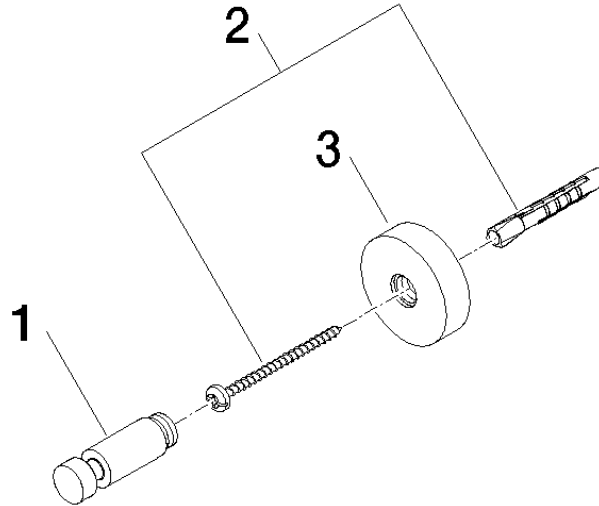

83 251 979 Product version from 7/1/2023

- rosette Ø 40 mm
- 50mm projection

Fits ELIO, ENO, MEM, META SQUARE, SYNC, TARA and TARA ULTRA

	Chrome	83 251 979-00
	Brushed Platinum	83 251 979-06
	Dark Chrome	83 251 979-19
	Brushed Durabronze (23kt Gold)	83 251 979-28
	Matte Black	83 251 979-33
	Brushed Gold (PVD)	83 251 979-37
	Brushed Dark Brass (PVD)	83 251 979-39
	Brushed Dark Bronze (PVD)	83 251 979-43
	Brushed Champagne (22kt Gold)	83 251 979-46
	Champagne (22kt Gold)	83 251 979-47
	Brushed Chrome	83 251 979-93
	Brushed Dark Platinum	83 251 979-99

83 251 979 Product version from 7/1/2023

mm [inches]

83 251 979 Product version from 7/1/2023

Parts for other finishes can be found here: Brushed Platinum

Spare parts list

No.	Item Number	Name	Quantity used	Delivery time
2	05 30 31 025 00 90	Mounting Bolt Round head 4,5 x 60 mm -	1.00	14
1	08 18 60 518-00	Hooks 13 x 46 x 13 mm - Chrome	1.00	20
3	08 27 97 501-00	Rosette Ø 40 x 11 mm - Chrome	1.00	20