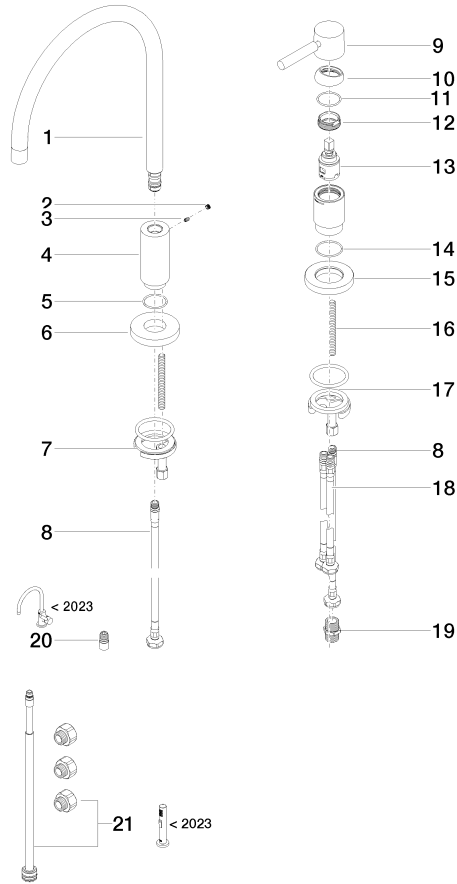

## TARA Two-hole mixer with individual rosettes - Brushed Dark Bronze (PVD)

---

TARA

32 816 888 Product version from 4/1/2024

32 816 888 Product version from 4/1/2024

### Flow rate chart

### Certificates and sustainability

LGA\_38

EPD-DOR-20230287

-IBA1-EN

Environmental.prod

uct-declarat

**Spare parts list**

No.	Item Number	Name	Quantity used	Delivery time
10	09 28 30 026-43	Cover Ø 36 x 12 mm - Brushed Dark Bronze (PVD)	1.00	82
18	04 30 04 105 00 90	High pressure hose M10x1 x 3/8" x 600 mm -	2.00	14
17	04 30 11 085 97 90	Mounting with O-ring Ø40 x 4mm with spacer sleeve Ø 52 x 1,5 mm -	1.00	14
5	09 14 10 120 90	O-Ring NBR 885 26,7 x 1,78 mm -	1.00	14
21	90 17 09 046 13 90	Conversion kit for diverter Rinsing spray 1/2" -	1.00	14
15	09 27 97 040-43	Rosette Ø 60 x 9 x Ø 35 mm - Brushed Dark Bronze (PVD)	1.00	82
3	09 31 11 008 90	Mounting Threaded pin with hexagon socket M4 x 6 mm -	1.00	14
1	90 28 22 226 00-43	spout	1.00	-
Spare part can no longer be ordered, please order the replacement item				
11	09 14 10 091 90	O-Ring NBR 70 26,5 x 1,72 mm -	1.00	14
16	09 31 11 011 90	Mounting Threaded bolt M8 x 80 mm -	1.00	14
7	90 30 10 057 00 90	Attachment set -	1.00	14
13	90 15 05 042 00 90	Cartridge Ø 25 x 52 mm -	1.00	14
14	09 14 10 110 90	O-Ring 29,82 x 1,78 mm -	1.00	14
19	90 24 03 250 00 90	Adapter Double nipple 3/8" -	1.00	14
6	90 28 10 211 00-43	rosette	1.00	-
Spare part can no longer be ordered, please order the replacement item				
9	90 20 66 003 00-43	Handle Lever for washstand deck mounting 52 x 35 x 117 mm - Brushed Dark Bronze (PVD)	1.00	40
12	09 24 04 266 90	Mounting Ø 28 x 10,8 mm -	1.00	14
8	04 30 04 104 00 90	High pressure hose M10x1 x 3/8" x 420 mm -	2.00	14
4	09 11 10 062 10-43	connection	1.00	-
Spare part can no longer be ordered, please order the replacement item				
2	90 31 20 109 00 90	Plug -	1.00	14
20	90 24 03 537 01 90	Adapter M10 -	1.00	14