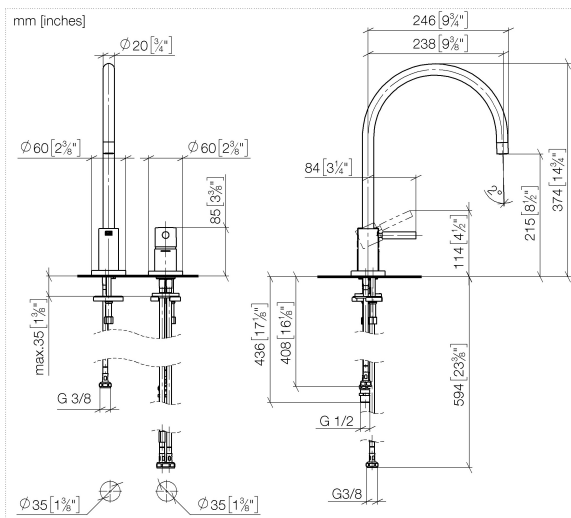

## TARA Two-hole mixer with individual rosettes - Brushed Dark Bronze (PVD)

TARA

32 816 888 Product version from 4/1/2024

## TARA Two-hole mixer with individual rosettes - Brushed Dark Bronze (PVD)

---

TARA

32 816 888 Product version from 4/1/2024

32 816 888 Product version from 4/1/2024

### Certificates and sustainability

LGA\_38

EPD-DOR-20230287

-IBA1-EN

Environmental.prod

uct-declarat

**Spare parts list**

No.	Item Number	Name	Quantity used	Delivery time
10	09 28 30 026-43	Cover Ø 36 x 12 mm - Brushed Dark Bronze (PVD)	1.00	82
18	04 30 04 105 00 90	High pressure hose M10x1 x 3/8" x 600 mm -	2.00	14
17	04 30 11 085 97 90	Mounting with O-ring Ø40 x 4mm with spacer sleeve Ø 52 x 1,5 mm -	1.00	14
5	09 14 10 120 90	O-Ring NBR 885 26,7 x 1,78 mm -	1.00	14
21	90 17 09 046 13 90	Conversion kit for diverter Rinsing spray 1/2" -	1.00	14
15	09 27 97 040-43	Rosette Ø 60 x 9 x Ø 35 mm - Brushed Dark Bronze (PVD)	1.00	82
3	09 31 11 008 90	Mounting Threaded pin with hexagon socket M4 x 6 mm -	1.00	14
1	90 28 22 226 00-43	spout	1.00	-
Spare part can no longer be ordered, please order the replacement item				
11	09 14 10 091 90	O-Ring NBR 70 26,5 x 1,72 mm -	1.00	14
16	09 31 11 011 90	Mounting Threaded bolt M8 x 80 mm -	1.00	14
7	90 30 10 057 00 90	Attachment set -	1.00	14
13	90 15 05 042 00 90	Cartridge Ø 25 x 52 mm -	1.00	14
14	09 14 10 110 90	O-Ring 29,82 x 1,78 mm -	1.00	14
19	90 24 03 250 00 90	Adapter Double nipple 3/8" -	1.00	14
6	90 28 10 211 00-43	rosette	1.00	-
Spare part can no longer be ordered, please order the replacement item				
9	90 20 66 003 00-43	Handle Lever for washstand deck mounting 52 x 35 x 117 mm - Brushed Dark Bronze (PVD)	1.00	40
12	09 24 04 266 90	Mounting Ø 28 x 10,8 mm -	1.00	14
8	04 30 04 104 00 90	High pressure hose M10x1 x 3/8" x 420 mm -	2.00	14
4	09 11 10 062 10-43	connection	1.00	-
Spare part can no longer be ordered, please order the replacement item				
2	90 31 20 109 00 90	Plug -	1.00	14
20	90 24 03 537 01 90	Adapter M10 -	1.00	14