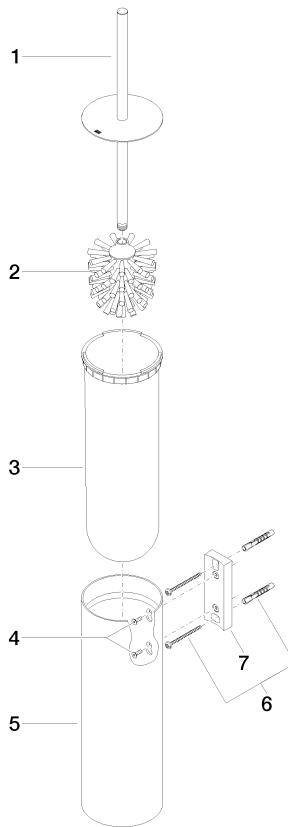

Toilet brush set , wall model - Brushed Durabronze (23kt Gold)

SERIES SPECIFIC

83 910 979 Product version from 10/1/2023

- brush, matte black
- width 100mm
- height 456 mm
- 110mm projection

	Brushed Durabronze (23kt Gold)	83 910 979-28
	Chrome	83 910 979-00
	Brushed Platinum	83 910 979-06
	Platinum	83 910 979-08
	Dark Chrome	83 910 979-19
	Light Gold (PVD)	83 910 979-26
	Brushed Light Gold (PVD)	83 910 979-27
	Matte Black	83 910 979-33
	Brushed Gold (PVD)	83 910 979-37
	Brushed Dark Brass (PVD)	83 910 979-39
	Brushed Bronze (PVD)	83 910 979-42
	Brushed Dark Bronze (PVD)	83 910 979-43
	Brushed Champagne (22kt Gold)	83 910 979-46
	Champagne (22kt Gold)	83 910 979-47
	Brushed Chrome	83 910 979-93
	Brushed Dark Platinum	83 910 979-99

Recommended miscellaneous

Brush matte black -

90 18 50 601
00 90

Recommended miscellaneous

**Brush handle with cover -
Brushed Durabronze (23kt Gold)**

90 20 97 505
01-28

83 910 979 Product version from 10/1/2023

Spare parts list

No.	Item Number	Name	Quantity used	Delivery time
5	08 23 01 503-28	Housing for toilet brush set Wall installation Ø 100 x 310 mm - Brushed Durabross (23kt Gold)	1.00	40
7	05 18 40 287 00 90	Holder incl. Quicksert M4 insert -	1.00	14
1	90 20 97 505 01-28	Brush handle with cover - Brushed Durabross (23kt Gold)	1.00	40
6	05 30 31 025 00 90	Mounting Bolt Round head 4,5 x 60 mm -	2.00	14
2	90 18 50 601 00 90	Brush mat black -	1.00	14
3	08 18 40 524 90	Insert for toilet brush sets 100 x 300 x 100 mm -	1.00	14
4	90 30 30 014 00 90	Mounting Countersunk screw with hexagon socket M4 x 12 mm -	1.00	14