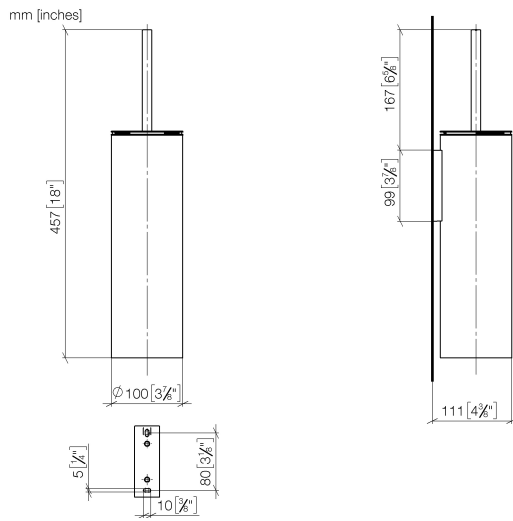

Toilet brush set , wall model - Brushed Durabronze (23kt Gold)

SERIES SPECIFIC

83 910 979 Product version from 10/1/2023

- brush, matte black
- width 100mm
- height 456 mm
- 110mm projection

	Brushed Durabronze (23kt Gold)	83 910 979-28
	Chrome	83 910 979-00
	Brushed Platinum	83 910 979-06
	Platinum	83 910 979-08
	Dark Chrome	83 910 979-19
	Light Gold (PVD)	83 910 979-26
	Brushed Light Gold (PVD)	83 910 979-27
	Matte Black	83 910 979-33
	Brushed Gold (PVD)	83 910 979-37
	Brushed Dark Brass (PVD)	83 910 979-39
	Brushed Bronze (PVD)	83 910 979-42
	Brushed Dark Bronze (PVD)	83 910 979-43
	Brushed Champagne (22kt Gold)	83 910 979-46
	Champagne (22kt Gold)	83 910 979-47
	Brushed Chrome	83 910 979-93
	Brushed Dark Platinum	83 910 979-99

Spare parts list

No.	Item Number	Name	Quantity used	Delivery time
5	08 23 01 503-28	Housing for toilet brush set Wall installation Ø 100 x 310 mm - Brushed Durabross (23kt Gold)	1.00	40
7	05 18 40 287 00 90	Holder incl. Quicksert M4 insert -	1.00	14
1	90 20 97 505 01-28	Brush handle with cover - Brushed Durabross (23kt Gold)	1.00	40
6	05 30 31 025 00 90	Mounting Bolt Round head 4,5 x 60 mm -	2.00	14
2	90 18 50 601 00 90	Brush mat black -	1.00	14
3	08 18 40 524 90	Insert for toilet brush sets 100 x 300 x 100 mm -	1.00	14
4	90 30 30 014 00 90	Mounting Countersunk screw with hexagon socket M4 x 12 mm -	1.00	14