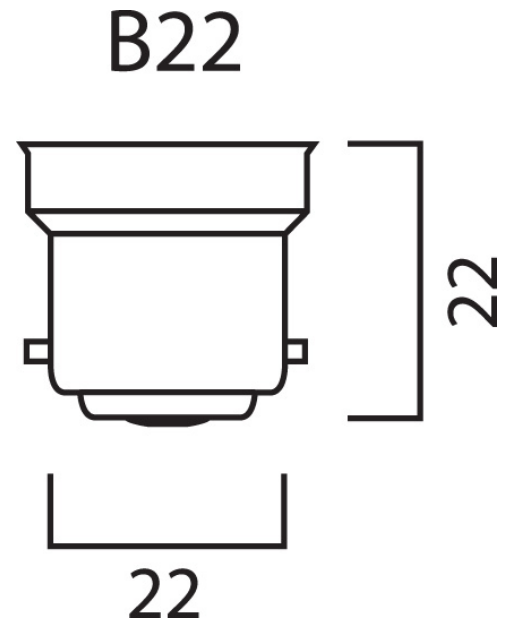

ToLEDo RT GLS V5 CL 806LM 827 B22 SL
0029326

Useful luminous flux (#use)

806

Technical drawings

Data table

GENERAL DATA

Product name	ToLEDo RT GLS V5 CL 806LM 827 B22 SL
Technology	LED
Watt (Rated) (W)	7
Cap/Base	B22
Fixture rating	Open
General application	Hospitality, Residential & Consumer
Operating temperature range (°C)	-20°C...+40°C
Performance ambient temperature Tq (°C)	25
ETIM Class	EC001959
Warranty	3 years