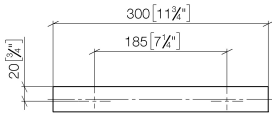

Bath grip - Brushed Durabronz (23kt Gold)

SERIES SPECIFIC

83 030 780 Product version from 4/1/2025

- gauge 185 mm
- width 300mm
- height 35 mm
- 65mm projection

	Brushed Durabronz (23kt Gold)	83 030 780-28
	Chrome	83 030 780-00
	Brushed Platinum	83 030 780-06
	Platinum	83 030 780-08
	Dark Chrome	83 030 780-19
	Brushed Light Gold (PVD)	83 030 780-27
	Brushed Gold (PVD)	83 030 780-37
	Brushed Dark Brass (PVD)	83 030 780-39
	Brushed Bronze (PVD)	83 030 780-42
	Brushed Dark Bronze (PVD)	83 030 780-43
	Brushed Champagne (22kt Gold)	83 030 780-46
	Champagne (22kt Gold)	83 030 780-47
	Brushed Dark Platinum	83 030 780-99

83 030 780 Product version from 4/1/2025

mm [inches]

83 030 780 Product version from 4/1/2025

Parts for other finishes can be found here: [Chrome](#)

Spare parts list

No.	Item Number	Name	Quantity used	Delivery time
1	05 17 20 717 00 90	Attachment set 35 x 65 x 7 mm -	2.00	14
2	90 31 11 004 00 90	grub screw with hexagon socket M5 x 8 mm -	2.00	14