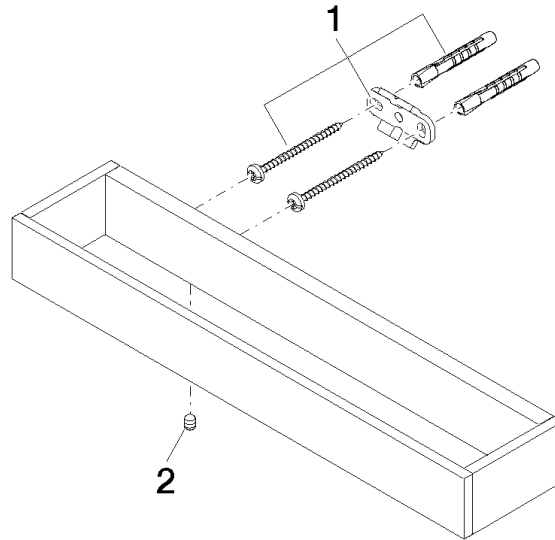

Bath grip - Brushed Durabronz (23kt Gold)

SERIES SPECIFIC

83 030 780 Product version from 4/1/2025

- gauge 185 mm
- width 300mm
- height 35 mm
- 65mm projection

	Brushed Durabronz (23kt Gold)	83 030 780-28
	Chrome	83 030 780-00
	Brushed Platinum	83 030 780-06
	Platinum	83 030 780-08
	Dark Chrome	83 030 780-19
	Brushed Light Gold (PVD)	83 030 780-27
	Brushed Gold (PVD)	83 030 780-37
	Brushed Dark Brass (PVD)	83 030 780-39
	Brushed Bronze (PVD)	83 030 780-42
	Brushed Dark Bronze (PVD)	83 030 780-43
	Brushed Champagne (22kt Gold)	83 030 780-46
	Champagne (22kt Gold)	83 030 780-47
	Brushed Dark Platinum	83 030 780-99

83 030 780 Product version from 4/1/2025

mm [inches]

83 030 780 Product version from 4/1/2025

Parts for other finishes can be found here: [Chrome](#)

Spare parts list

No.	Item Number	Name	Quantity used	Delivery time
1	05 17 20 717 00 90	Attachment set 35 x 65 x 7 mm -	2.00	14
2	90 31 11 004 00 90	grub screw with hexagon socket M5 x 8 mm -	2.00	14