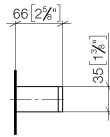

Bath grip - Brushed Durabronz (23kt Gold)

SERIES SPECIFIC

83 030 780 Product version from 4/1/2025

- gauge 185 mm
- width 300mm
- height 35 mm
- 65mm projection

	Brushed Durabronz (23kt Gold)	83 030 780-28
	Chrome	83 030 780-00
	Brushed Platinum	83 030 780-06
	Platinum	83 030 780-08
	Dark Chrome	83 030 780-19
	Brushed Light Gold (PVD)	83 030 780-27
	Brushed Gold (PVD)	83 030 780-37
	Brushed Dark Brass (PVD)	83 030 780-39
	Brushed Bronze (PVD)	83 030 780-42
	Brushed Dark Bronze (PVD)	83 030 780-43
	Brushed Champagne (22kt Gold)	83 030 780-46
	Champagne (22kt Gold)	83 030 780-47
	Brushed Dark Platinum	83 030 780-99

83 030 780 Product version from 4/1/2025

mm [inches]

83 030 780 Product version from 4/1/2025

Parts for other finishes can be found here: [Chrome](#)

Spare parts list

No.	Item Number	Name	Quantity used	Delivery time
1	05 17 20 717 00 90	Attachment set 35 x 65 x 7 mm -	2.00	14
2	90 31 11 004 00 90	grub screw with hexagon socket M5 x 8 mm -	2.00	14