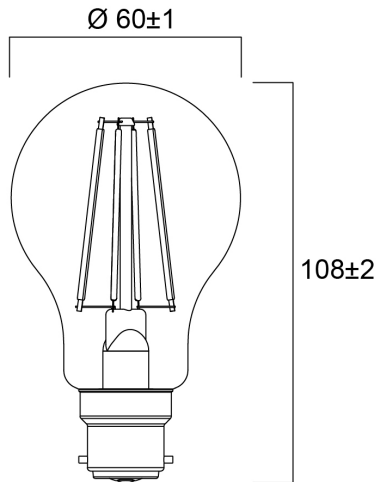

ToLEDo RT GLS V5 CL 806LM 827 B22 SL

Item No: 0029326

SYLVANIA

Perfect for decorative and general lighting applications and creates a warm ambiance similar to traditional lamps
Same look, size and functionality as incandescent lamps Omni-directional light distribution Suitable replacement for incandescent and halogen lamps Gives same sparkling light effect as incandescent lamp Dimensionally identical to incandescent lamps - fits all fixtures Environment friendly - no mercury and lower CO2 emissions

Technical Assets

Dimensions (mm)

Photometrics

ToLEDo RT GLS V5 CL 806LM 827 B22 SL

Item No: 0029326

SYLVANIA

General data

Product name	ToLEDo RT GLS V5 CL 806LM 827 B22 SL
Technology	LED
Watt (Rated) (W)	7
Cap/Base	B22
Fixture rating	Open
General application	Hospitality, Residential & Consumer
Operating temperature range (°C)	-20°C...+40°C
Performance ambient temperature Tq (°C)	25
ETIM Class	EC001959
Warranty	3 years

Item No: 0029326

Packaging

Product EAN number	5410288293264
Packaging single length / height (cm)	6.6
Packaging single width (cm)	6.6
Packaging single depth (cm)	12.0
DUN14 (inner)	15410288293261
Units per outer package	6
Packaging outer length / height (cm)	20.6
Packaging outer width (cm)	14.0
Packaging outer depth (cm)	13.0