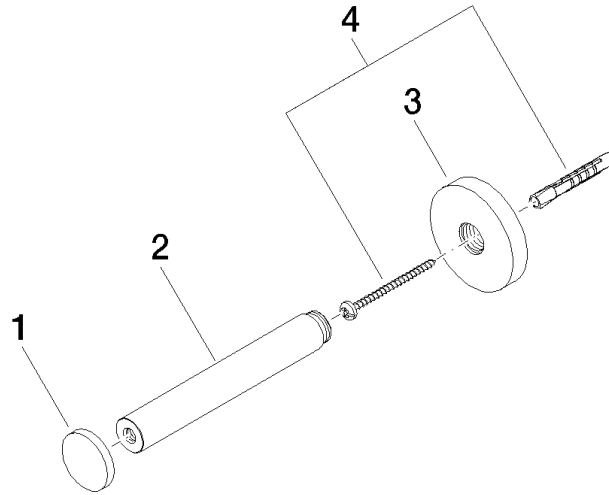

TARA Reserve tissue holder - Brushed Platinum

TARA

83 590 892 Product version from 4/1/2024

- width 55mm
- height 55 mm
- rosette Ø 55 mm
- 135mm projection

	Brushed Platinum	83 590 892-06
	Chrome	83 590 892-00
	Platinum	83 590 892-08
	Dark Chrome	83 590 892-19
	Brushed Durabronze (23kt Gold)	83 590 892-28
	Matte Black	83 590 892-33
	Brushed Gold (PVD)	83 590 892-37
	Brushed Dark Brass (PVD)	83 590 892-39
	Brushed Bronze (PVD)	83 590 892-42
	Brushed Dark Bronze (PVD)	83 590 892-43
	Brushed Champagne (22kt Gold)	83 590 892-46
	Champagne (22kt Gold)	83 590 892-47
	Brushed Chrome	83 590 892-93
	Brushed Dark Platinum	83 590 892-99

83 590 892 Product version from 4/1/2024

mm [inches]

83 590 892 Product version from 4/1/2024

Parts for other finishes can be found here: [Chrome](#)

Spare parts list

No.	Item Number	Name	Quantity used	Delivery time
1	08 31 20 531-06	Plug Ø 30 x 12,5 mm - Brushed Platinum	1.00	20
2	08 31 09 611-06	Holder Ø 18 x 126,5 mm - Brushed Platinum	1.00	20
3	08 27 89 500-06	Rosette M16 x 1.5 Ø 55 x 9,5 mm - Brushed Platinum	1.00	20
4	05 30 31 025 00 90	Mounting Bolt Round head 4,5 x 60 mm -	1.00	14