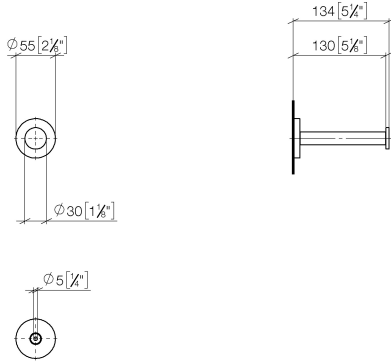

TARA Reserve tissue holder - Brushed Platinum

TARA

83 590 892 Product version from 4/1/2024

- width 55mm
- height 55 mm
- rosette Ø 55 mm
- 135mm projection

	Brushed Platinum	83 590 892-06
	Chrome	83 590 892-00
	Platinum	83 590 892-08
	Dark Chrome	83 590 892-19
	Brushed Durabronze (23kt Gold)	83 590 892-28
	Matte Black	83 590 892-33
	Brushed Gold (PVD)	83 590 892-37
	Brushed Dark Brass (PVD)	83 590 892-39
	Brushed Bronze (PVD)	83 590 892-42
	Brushed Dark Bronze (PVD)	83 590 892-43
	Brushed Champagne (22kt Gold)	83 590 892-46
	Champagne (22kt Gold)	83 590 892-47
	Brushed Chrome	83 590 892-93
	Brushed Dark Platinum	83 590 892-99

83 590 892 Product version from 4/1/2024

mm [inches]

83 590 892 Product version from 4/1/2024

Parts for other finishes can be found here: [Chrome](#)

Spare parts list

No.	Item Number	Name	Quantity used	Delivery time
1	08 31 20 531-06	Plug Ø 30 x 12,5 mm - Brushed Platinum	1.00	20
2	08 31 09 611-06	Holder Ø 18 x 126,5 mm - Brushed Platinum	1.00	20
3	08 27 89 500-06	Rosette M16 x 1.5 Ø 55 x 9,5 mm - Brushed Platinum	1.00	20
4	05 30 31 025 00 90	Mounting Bolt Round head 4,5 x 60 mm -	1.00	14