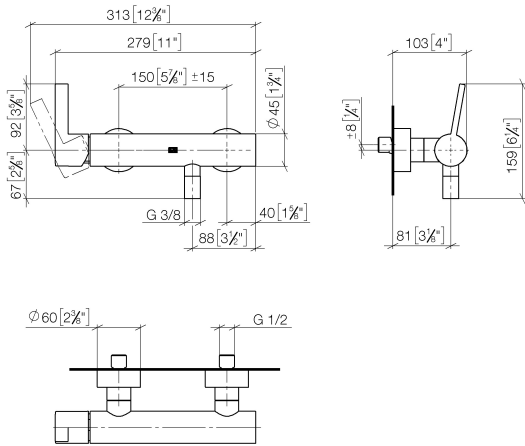

33 301 670

- 3/8" shower outlet
- slide-on rosettes Ø 60 mm
- 1/2" connection
- gauge 150 mm - 15 mm

Intrinsic protection against back flow.

	Brushed Dark Platinum	33 301 670-99
	Chrome	33 301 670-00
	Brushed Platinum	33 301 670-06
	Dark Chrome	33 301 670-19
	Brushed Light Gold (PVD)	33 301 670-27
	Matte Black	33 301 670-33
	Brushed Gold (PVD)	33 301 670-37
	Brushed Chrome	33 301 670-93

33 301 670

mm [inches]

Flow rate chart

Codes & Standards

DIN 4109

EN 1717

ISO 3822

Ü-Zeichen

IMO Single-lever shower mixer for wall mounting - Brushed Dark Platinum

IMO

33 301 670

Certificates and sustainability

LGA_9	EPD-DOR-20230287 Belgaqua_25-338-2 -IBA1-EN Environmental.prod uct-declarat
-------	--------------------------------------------------------------------------------------