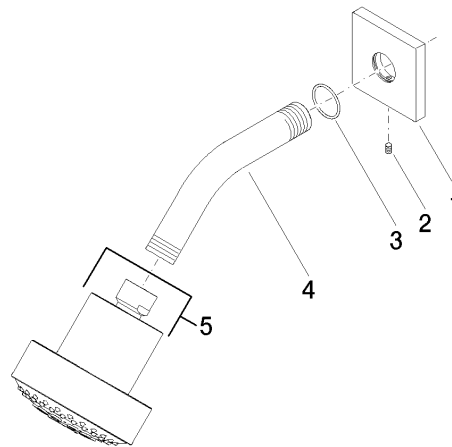

Shower head - Brushed Durabronze (23kt Gold)

SERIES SPECIFIC

28 508 980 Product version from 6/1/2024

- spray head Ø 92mm
- Three settings: COMPACT RAIN, COMPACT SOFT FLOW, COMPACT AQUAPRESSURE FLOW, max. flow rate 9 l/min (at 3 bar)
- Function from: 7 l/min
- with anti-scale system

Technical data:

- 200-mm projection
- ball-joint pivotable through 30°
- rosette 60 x 60 mm
- 1/2" connection

Notes:

| | | |
|---|--------------------------------|---------------|
|  | Brushed Durabronze (23kt Gold) | 28 508 980-28 |
|  | Chrome | 28 508 980-00 |
|  | Brushed Platinum | 28 508 980-06 |
|  | Platinum | 28 508 980-08 |
|  | Dark Chrome | 28 508 980-19 |
|  | Brushed Light Gold (PVD) | 28 508 980-27 |
|  | Matte Black | 28 508 980-33 |
|  | Brushed Gold (PVD) | 28 508 980-37 |
|  | Brushed Dark Brass (PVD) | 28 508 980-39 |
|  | Brushed Bronze (PVD) | 28 508 980-42 |
|  | Brushed Dark Bronze (PVD) | 28 508 980-43 |
|  | Brushed Champagne (22kt Gold) | 28 508 980-46 |
|  | Champagne (22kt Gold) | 28 508 980-47 |
|  | Brushed Chrome | 28 508 980-93 |
|  | Brushed Dark Platinum | 28 508 980-99 |

Recommended miscellaneous

- Concealed wall elbow -** 35 085 970 90
- min. recess depth 90 mm
 - max. recess depth 163 mm

28 508 980 Product version from 6/1/2024

mm [inches]

Flow rate chart

Spare parts list

| No. | Item Number | Name | Quantity used | Delivery time |
|--|--------------------|---|---------------|---------------|
| 2 | 09 31 11 048 90 | Mounting Threaded pin with hexagon socket with point M4 x 8 mm - | 1.00 | 14 |
| 3 | 09 14 10 098 90 | O-Ring 22,0 x 1,6 mm - | 1.00 | 14 |
| 5 | 04 12 11 110 00-28 | Spray Overhead shower 93 x 113 x 100 mm - Brushed Durabron (23kt Gold) | 1.00 | - |
| Spare part can no longer be ordered, please order the replacement item | | | | |
| 1 | 09 27 98 003-28 | Rosette 60 x 60 x 9 x Ø 24 mm - Brushed Durabron (23kt Gold) | 1.00 | 40 |
| 4 | 09 11 03 011-28 | Connection 140 x 65 x 21 mm - Brushed Durabron (23kt Gold) | 1.00 | 40 |