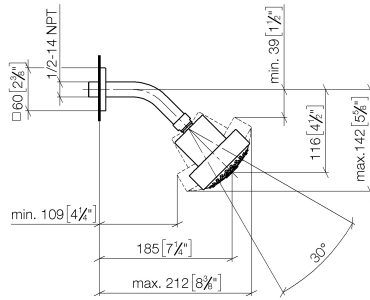

Shower head - Brushed Durabronze (23kt Gold)

SERIES SPECIFIC

28 508 980 Product version from 6/1/2024

- spray head Ø 92mm
- Three settings: COMPACT RAIN, COMPACT SOFT FLOW, COMPACT AQUAPRESSURE FLOW, max. flow rate 9 l/min (at 3 bar)
- Function from: 7 l/min
- with anti-scale system

Technical data:

- 200-mm projection
- ball-joint pivotable through 30°
- rosette 60 x 60 mm
- 1/2" connection

Notes:

| | | |
|---|--------------------------------|---------------|
|  | Brushed Durabronze (23kt Gold) | 28 508 980-28 |
|  | Chrome | 28 508 980-00 |
|  | Brushed Platinum | 28 508 980-06 |
|  | Platinum | 28 508 980-08 |
|  | Dark Chrome | 28 508 980-19 |
|  | Brushed Light Gold (PVD) | 28 508 980-27 |
|  | Matte Black | 28 508 980-33 |
|  | Brushed Gold (PVD) | 28 508 980-37 |
|  | Brushed Dark Brass (PVD) | 28 508 980-39 |
|  | Brushed Bronze (PVD) | 28 508 980-42 |
|  | Brushed Dark Bronze (PVD) | 28 508 980-43 |
|  | Brushed Champagne (22kt Gold) | 28 508 980-46 |
|  | Champagne (22kt Gold) | 28 508 980-47 |
|  | Brushed Chrome | 28 508 980-93 |
|  | Brushed Dark Platinum | 28 508 980-99 |

Recommended miscellaneous

- Concealed wall elbow -** 35 085 970 90
- min. recess depth 90 mm
 - max. recess depth 163 mm

28 508 980 Product version from 6/1/2024

mm [inches]

Flow rate chart

Spare parts list

| No. | Item Number | Name | Quantity used | Delivery time |
|--|--------------------|---|---------------|---------------|
| 2 | 09 31 11 048 90 | Mounting Threaded pin with hexagon socket with point M4 x 8 mm - | 1.00 | 14 |
| 3 | 09 14 10 098 90 | O-Ring 22,0 x 1,6 mm - | 1.00 | 14 |
| 5 | 04 12 11 110 00-28 | Spray Overhead shower 93 x 113 x 100 mm - Brushed Durabron (23kt Gold) | 1.00 | - |
| Spare part can no longer be ordered, please order the replacement item | | | | |
| 1 | 09 27 98 003-28 | Rosette 60 x 60 x 9 x Ø 24 mm - Brushed Durabron (23kt Gold) | 1.00 | 40 |
| 4 | 09 11 03 011-28 | Connection 140 x 65 x 21 mm - Brushed Durabron (23kt Gold) | 1.00 | 40 |