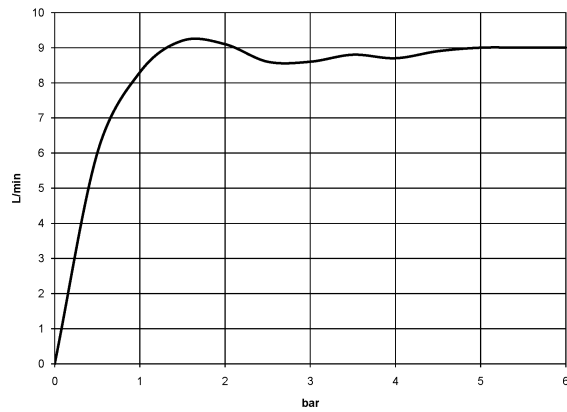

Shower head - Brushed Durabronze (23kt Gold)

SERIES SPECIFIC

28 508 980 Product version from 6/1/2024

- spray head Ø 92mm
- Three settings: COMPACT RAIN, COMPACT SOFT FLOW, COMPACT AQUAPRESSURE FLOW, max. flow rate 9 l/min (at 3 bar)
- Function from: 7 l/min
- with anti-scale system

Technical data:

- 200-mm projection
- ball-joint pivotable through 30°
- rosette 60 x 60 mm
- 1/2" connection

Notes:

| | | |
|---|--------------------------------|---------------|
|  | Brushed Durabronze (23kt Gold) | 28 508 980-28 |
|  | Chrome | 28 508 980-00 |
|  | Brushed Platinum | 28 508 980-06 |
|  | Platinum | 28 508 980-08 |
|  | Dark Chrome | 28 508 980-19 |
|  | Brushed Light Gold (PVD) | 28 508 980-27 |
|  | Matte Black | 28 508 980-33 |
|  | Brushed Gold (PVD) | 28 508 980-37 |
|  | Brushed Dark Brass (PVD) | 28 508 980-39 |
|  | Brushed Bronze (PVD) | 28 508 980-42 |
|  | Brushed Dark Bronze (PVD) | 28 508 980-43 |
|  | Brushed Champagne (22kt Gold) | 28 508 980-46 |
|  | Champagne (22kt Gold) | 28 508 980-47 |
|  | Brushed Chrome | 28 508 980-93 |
|  | Brushed Dark Platinum | 28 508 980-99 |

Recommended miscellaneous

- Concealed wall elbow -** 35 085 970 90
- min. recess depth 90 mm
 - max. recess depth 163 mm

28 508 980 Product version from 6/1/2024

mm [inches]

Flow rate chart

Spare parts list