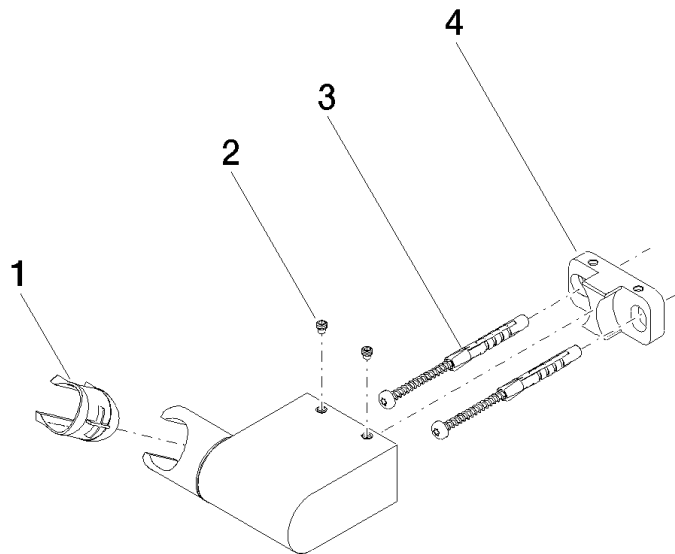

28 060 970 Product version from 10/1/2023

- pivotable 75°

	Platinum	28 060 970-08
	Chrome	28 060 970-00
	Brushed Platinum	28 060 970-06
	Dark Chrome	28 060 970-19
	Light Gold (PVD)	28 060 970-26
	Brushed Light Gold (PVD)	28 060 970-27
	Brushed Durabronze (23kt Gold)	28 060 970-28
	Matte Black	28 060 970-33
	Brushed Gold (PVD)	28 060 970-37
	Brushed Dark Brass (PVD)	28 060 970-39
	Brushed Bronze (PVD)	28 060 970-42
	Brushed Dark Bronze (PVD)	28 060 970-43
	Brushed Champagne (22kt Gold)	28 060 970-46
	Champagne (22kt Gold)	28 060 970-47
	Brushed Chrome	28 060 970-93
	Brushed Dark Platinum	28 060 970-99

28 060 970 Product version from 10/1/2023

mm [inches]

28 060 970 Product version from 10/1/2023

Parts for other finishes can be found here: [Chrome](#)

Spare parts list

No.	Item Number	Name	Quantity used	Delivery time
2	09 31 11 009 90	Mounting Threaded pin with hexagon socket with pins M5 x 5 mm -	2.00	14
3	05 30 31 025 00 90	Mounting Bolt Round head 4,5 x 60 mm -	1.00	14
4	08 30 11 563 90	Holder 55 x 27 x 20 mm -	1.00	14
1	09 12 12 212 90	Receptacle for hand shower 25,08 x 33 x 26,04 mm -	1.00	14