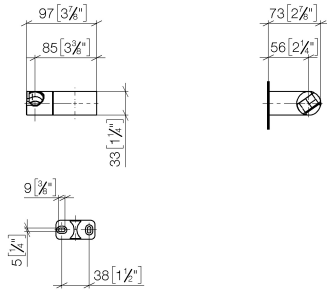

28 060 970 Product version from 10/1/2023

- pivotable 75°

	Platinum	28 060 970-08
	Chrome	28 060 970-00
	Brushed Platinum	28 060 970-06
	Dark Chrome	28 060 970-19
	Light Gold (PVD)	28 060 970-26
	Brushed Light Gold (PVD)	28 060 970-27
	Brushed Durabronze (23kt Gold)	28 060 970-28
	Matte Black	28 060 970-33
	Brushed Gold (PVD)	28 060 970-37
	Brushed Dark Brass (PVD)	28 060 970-39
	Brushed Bronze (PVD)	28 060 970-42
	Brushed Dark Bronze (PVD)	28 060 970-43
	Brushed Champagne (22kt Gold)	28 060 970-46
	Champagne (22kt Gold)	28 060 970-47
	Brushed Chrome	28 060 970-93
	Brushed Dark Platinum	28 060 970-99

28 060 970 Product version from 10/1/2023

mm [inches]

28 060 970 Product version from 10/1/2023

Parts for other finishes can be found here: [Chrome](#)

Spare parts list

No.	Item Number	Name	Quantity used	Delivery time
2	09 31 11 009 90	Mounting Threaded pin with hexagon socket with pins M5 x 5 mm -	2.00	14
3	05 30 31 025 00 90	Mounting Bolt Round head 4,5 x 60 mm -	1.00	14
4	08 30 11 563 90	Holder 55 x 27 x 20 mm -	1.00	14
1	09 12 12 212 90	Receptacle for hand shower 25,08 x 33 x 26,04 mm -	1.00	14