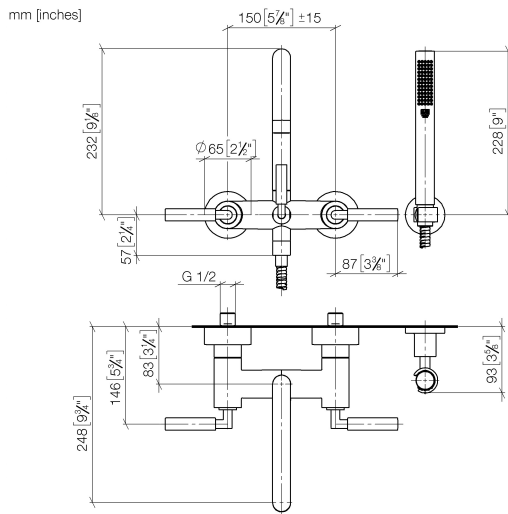

25 133 882 Product version up to 5/27/2021

- spout: circular, air-enriched flow
- max. flow 22 l/min at 3 bar flow pressure
- Hand shower: COMPACT RAIN, max. flow rate 6.8 l/min (at 3 bar)
- complete hand shower set with anti-scale system
- 240mm projection
- rotary diverter for bath/shower
- slide-on rosettes Ø 65 mm
- rosette for shower holder Ø 50mm
- 1/2" connection
- gauge 150 mm - 15 mm
- metal shower hose 1250mm with integrated anti-twist protection
- WRAS

Intrinsic protection against back flow.

Stand pipes combination possible on request (special production).

	Brushed Platinum	25 133 882-06
	Chrome	25 133 882-00
	Platinum	25 133 882-08
	Dark Chrome	25 133 882-19
	Brushed Durabronze (23kt Gold)	25 133 882-28
	Matte Black	25 133 882-33
	Brushed Gold (PVD)	25 133 882-37
	Brushed Dark Brass (PVD)	25 133 882-39
	Brushed Bronze (PVD)	25 133 882-42
	Brushed Dark Bronze (PVD)	25 133 882-43
	Brushed Champagne (22kt Gold)	25 133 882-46
	Champagne (22kt Gold)	25 133 882-47
	Brushed Chrome	25 133 882-93
	Brushed Dark Platinum	25 133 882-99

25 133 882 Product version up to 5/27/2021

**Flow rate chart**

**Codes & Standards**

DIN 4109

EN 1717

ISO 3822

Scottish Water  
Byelaws

UK Water Supply  
Regulations

## Spare parts list

No.	Item Number	Name	Quantity used	Delivery time
3	28 050 892-06	TARA Wall bracket - Brushed Platinum	1.00	20
4	90 30 02 072 00-06	Metal shower hose 1/2" x 3/8" x 1250 mm - Brushed Stainless Steel / Platinum Matt	1.00	20
2	90 14 20 026 00 90	Washer 14 x 8 x 2 mm Centellen WS 3820 -	1.00	14
1	25 100 882-06	TARA Bath mixer for wall mounting - Brushed Platinum	1.00	-
Spare part can no longer be ordered, please order the replacement item				
5	28 019 979-06	Hand shower - Brushed Platinum	1.00	-
Spare part can no longer be ordered, please order the replacement item				