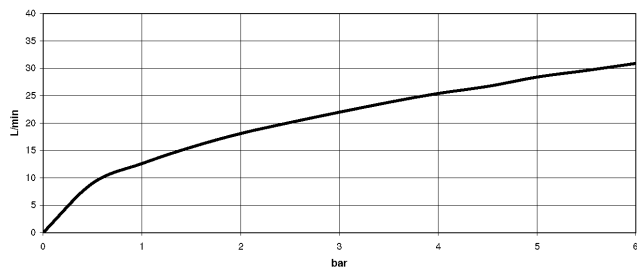

25 133 882 Product version up to 5/27/2021

- spout: circular, air-enriched flow
- max. flow 22 l/min at 3 bar flow pressure
- Hand shower: COMPACT RAIN, max. flow rate 6.8 l/min (at 3 bar)
- complete hand shower set with anti-scale system
- 240mm projection
- rotary diverter for bath/shower
- slide-on rosettes Ø 65 mm
- rosette for shower holder Ø 50mm
- 1/2" connection
- gauge 150 mm - 15 mm
- metal shower hose 1250mm with integrated anti-twist protection
- WRAS

25 133 882 Product version up to 5/27/2021

**Flow rate chart**

**Codes & Standards**

DIN 4109

EN 1717

ISO 3822

Scottish Water  
Byelaws

UK Water Supply  
Regulations