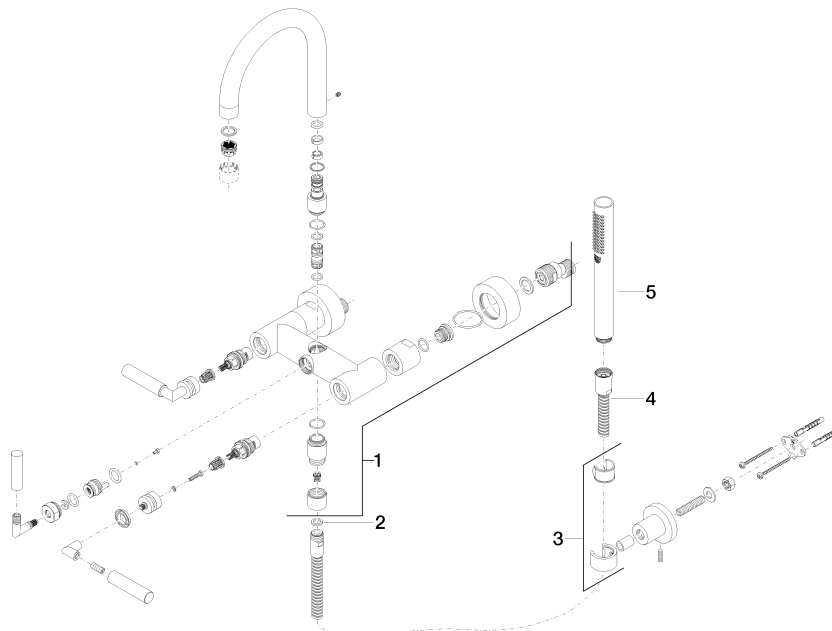

25 133 882 Product version up to 5/27/2021

- spout: circular, air-enriched flow
- max. flow 22 l/min at 3 bar flow pressure
- Hand shower: COMPACT RAIN, max. flow rate 6.8 l/min (at 3 bar)
- complete hand shower set with anti-scale system
- 240mm projection
- rotary diverter for bath/shower
- slide-on rosettes Ø 65 mm
- rosette for shower holder Ø 50mm
- 1/2" connection
- gauge 150 mm - 15 mm
- metal shower hose 1250mm with integrated anti-twist protection
- WRAS

## TARA Bath mixer for wall mounting with hand shower set - Brushed Platinum

TARA

25 133 882 Product version up to 5/27/2021

## Spare parts list

No.	Item Number	Name	Quantity used	Delivery time
3	28 050 892-06	TARA Wall bracket - Brushed Platinum	1.00	20
4	90 30 02 072 00-06	Metal shower hose 1/2" x 3/8" x 1250 mm - Brushed Stainless Steel / Platinum Matt	1.00	20
2	90 14 20 026 00 90	Washer 14 x 8 x 2 mm Centellen WS 3820 -	1.00	14
1	25 100 882-06	TARA Bath mixer for wall mounting - Brushed Platinum	1.00	-
Spare part can no longer be ordered, please order the replacement item				
5	28 019 979-06	Hand shower - Brushed Platinum	1.00	-
Spare part can no longer be ordered, please order the replacement item				