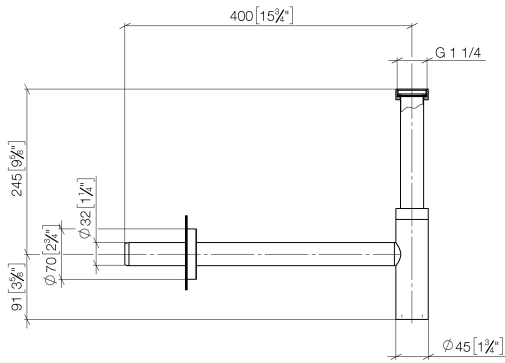

10 060 970 Product version from 10/1/2023

• rosette Ø 70 mm

	Brushed Platinum	10 060 970-06
	Chrome	10 060 970-00
	Platinum	10 060 970-08
	Durabress (23kt Gold)	10 060 970-09
	Dark Chrome	10 060 970-19
	Light Gold (PVD)	10 060 970-26
	Brushed Light Gold (PVD)	10 060 970-27
	Brushed Durabress (23kt Gold)	10 060 970-28
	Matte Black	10 060 970-33
	Brushed Gold (PVD)	10 060 970-37
	Brushed Dark Brass (PVD)	10 060 970-39
	Brushed Bronze (PVD)	10 060 970-42
	Brushed Dark Bronze (PVD)	10 060 970-43
	Brushed Champagne (22kt Gold)	10 060 970-46
	Champagne (22kt Gold)	10 060 970-47
	Brushed Chrome	10 060 970-93
	Brushed Dark Platinum	10 060 970-99

10 060 970 Product version from 10/1/2023

mm [inches]

10 060 970 Product version from 10/1/2023

Parts for other finishes can be found here: Chrome

Spare parts list

No.	Item Number	Name	Quantity used	Delivery time
11	09 28 23 018-06	Pipe for odour trap Ø 32 x 375 mm - Brushed Platinum	1.00	20
8	09 14 10 148 90	O-Ring 32 x 2,5 mm -	2.00	14
5	09 28 23 019-06	Pipe for odour trap Ø 37,1 x 123,5 mm - Brushed Platinum	1.00	-
Spare part can no longer be ordered, please order the replacement item				
6	09 14 10 149 90	O-Ring 34 x 2,5 mm -	1.00	14
7	04 11 01 045 00-06	Body for odour trap Ø 45 x 149 mm - Brushed Platinum	1.00	-
Spare part can no longer be ordered, please order the replacement item				
10	09 14 10 112 90	O-Ring 24,0 x 2,0 mm -	2.00	14
2	09 28 23 007-06	Pipe for odour trap Ø 32 x Ø 39 x 200 mm - Brushed Platinum	1.00	20
4	09 14 03 015 90	Washer Profile seal odour trap Ø 39 x 12 mm -	1.00	14
1	09 14 20 060 90	Washer NBR 70 -	1.00	14
9	09 21 02 004-06	Cover Ø 39,5 x 7 mm - Brushed Platinum	1.00	-
Spare part can no longer be ordered, please order the replacement item				
12	09 27 20 060-06	Rosette Ø 69 x 14 mm - Brushed Platinum	1.00	20
3	09 23 30 022-06	Mounting for odour trap without side flat 1 1/4" - Brushed Platinum	2.00	20