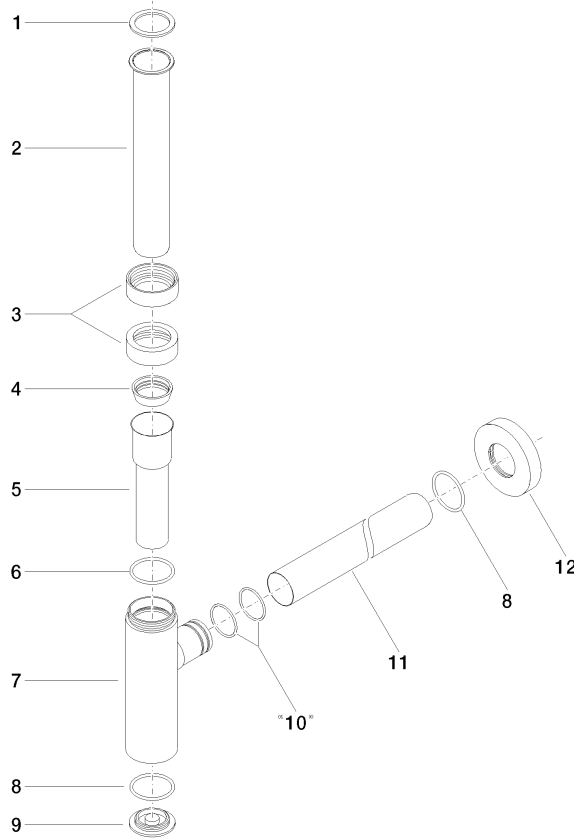

10 060 970 Product version from 10/1/2023

• rosette Ø 70 mm

	Brushed Platinum	10 060 970-06
	Chrome	10 060 970-00
	Platinum	10 060 970-08
	Durabress (23kt Gold)	10 060 970-09
	Dark Chrome	10 060 970-19
	Light Gold (PVD)	10 060 970-26
	Brushed Light Gold (PVD)	10 060 970-27
	Brushed Durabress (23kt Gold)	10 060 970-28
	Matte Black	10 060 970-33
	Brushed Gold (PVD)	10 060 970-37
	Brushed Dark Brass (PVD)	10 060 970-39
	Brushed Bronze (PVD)	10 060 970-42
	Brushed Dark Bronze (PVD)	10 060 970-43
	Brushed Champagne (22kt Gold)	10 060 970-46
	Champagne (22kt Gold)	10 060 970-47
	Brushed Chrome	10 060 970-93
	Brushed Dark Platinum	10 060 970-99

10 060 970 Product version from 10/1/2023

mm [inches]

10 060 970 Product version from 10/1/2023

Parts for other finishes can be found here: Chrome

Spare parts list

No.	Item Number	Name	Quantity used	Delivery time
11	09 28 23 018-06	Pipe for odour trap Ø 32 x 375 mm - Brushed Platinum	1.00	20
8	09 14 10 148 90	O-Ring 32 x 2,5 mm -	2.00	14
5	09 28 23 019-06	Pipe for odour trap Ø 37,1 x 123,5 mm - Brushed Platinum	1.00	-
Spare part can no longer be ordered, please order the replacement item				
6	09 14 10 149 90	O-Ring 34 x 2,5 mm -	1.00	14
7	04 11 01 045 00-06	Body for odour trap Ø 45 x 149 mm - Brushed Platinum	1.00	-
Spare part can no longer be ordered, please order the replacement item				
10	09 14 10 112 90	O-Ring 24,0 x 2,0 mm -	2.00	14
2	09 28 23 007-06	Pipe for odour trap Ø 32 x Ø 39 x 200 mm - Brushed Platinum	1.00	20
4	09 14 03 015 90	Washer Profile seal odour trap Ø 39 x 12 mm -	1.00	14
1	09 14 20 060 90	Washer NBR 70 -	1.00	14
9	09 21 02 004-06	Cover Ø 39,5 x 7 mm - Brushed Platinum	1.00	-
Spare part can no longer be ordered, please order the replacement item				
12	09 27 20 060-06	Rosette Ø 69 x 14 mm - Brushed Platinum	1.00	20
3	09 23 30 022-06	Mounting for odour trap without side flat 1 1/4" - Brushed Platinum	2.00	20