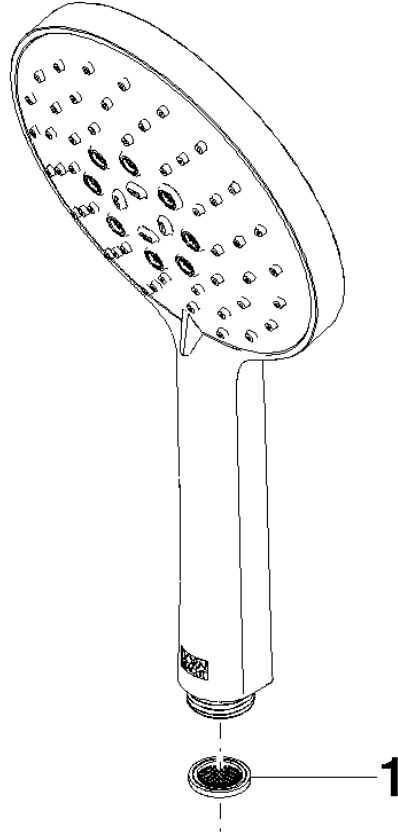

28 016 979 Product version from 4/1/2024

- spray head Ø 130 mm
- Three or five settings: COMPACT RAIN, COMPACT SOFT FLOW, COMPACT AQUAPRESSURE FLOW, max. flow rate 15 l/min (at 3 bar)
- Function from: 6.8 l/min
- 1/2" connection
- inherently safe from back flow.
- with anti-scale system

28 016 979 Product version from 4/1/2024

mm [inches]

Flow rate chart

Codes & Standards

DIN 4109

EN 1112

ISO 3822

Scottish Water
Byelaws

UK Water Supply
Regulations

Ü-Zeichen

Hand shower 130 mm - Chrome

SERIES-VARIOUS

28 016 979 Product version from 4/1/2024

Certificates and sustainability

DVGW_DW-
6517DN0

LGA_29

WRAS_260402

Spare parts list

No.	Item Number	Name	Quantity used	Delivery time
1	09 23 01 039 90	Sieve seal Ø 19 x 5,5 mm -	1.00	14