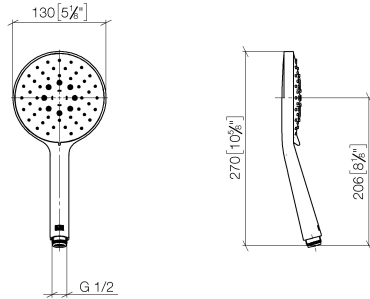

28 016 979 Product version from 4/1/2024

- spray head Ø 130 mm
- Three or five settings: COMPACT RAIN, COMPACT SOFT FLOW, COMPACT AQUAPRESSURE FLOW, max. flow rate 15 l/min (at 3 bar)
- Function from: 6.8 l/min
- 1/2" connection
- inherently safe from back flow.
- with anti-scale system

28 016 979 Product version from 4/1/2024

mm [inches]

Flow rate chart

Codes & Standards

DIN 4109

EN 1112

ISO 3822

Scottish Water
Byelaws

UK Water Supply
Regulations

Ü-Zeichen

Hand shower 130 mm - Chrome

SERIES-VARIOUS

28 016 979 Product version from 4/1/2024

Certificates and sustainability

DVGW_DW-
6517DN0

LGA_29

WRAS_260402

Spare parts list

No.	Item Number	Name	Quantity used	Delivery time
1	09 23 01 039 90	Sieve seal Ø 19 x 5,5 mm -	1.00	14