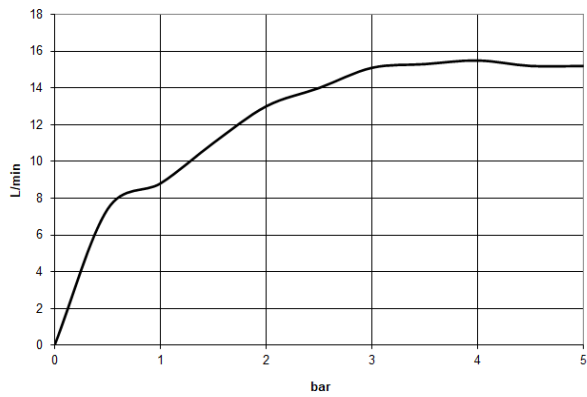

28 016 979 Product version from 4/1/2024

- spray head Ø 130 mm
- Three or five settings: COMPACT RAIN, COMPACT SOFT FLOW, COMPACT AQUAPRESSURE FLOW, max. flow rate 15 l/min (at 3 bar)
- Function from: 6.8 l/min
- 1/2" connection
- inherently safe from back flow.
- with anti-scale system

Notes:

	Chrome	28 016 979-00
	Brushed Platinum	28 016 979-06
	Platinum	28 016 979-08
	Dark Chrome	28 016 979-19
	Light Gold (PVD)	28 016 979-26
	Brushed Light Gold (PVD)	28 016 979-27
	Brushed Durabrass (23kt Gold)	28 016 979-28
	Matte Black	28 016 979-33
	Brushed Gold (PVD)	28 016 979-37
	Brushed Dark Brass (PVD)	28 016 979-39
	Brushed Bronze (PVD)	28 016 979-42
	Brushed Dark Bronze (PVD)	28 016 979-43
	Brushed Champagne (22kt Gold)	28 016 979-46
	Champagne (22kt Gold)	28 016 979-47
	Brushed Chrome	28 016 979-93
	Brushed Dark Platinum	28 016 979-99

28 016 979 Product version from 4/1/2024

mm [inches]

Flow rate chart

Codes & Standards

DIN 4109

EN 1112

ISO 3822

Scottish Water
Byelaws