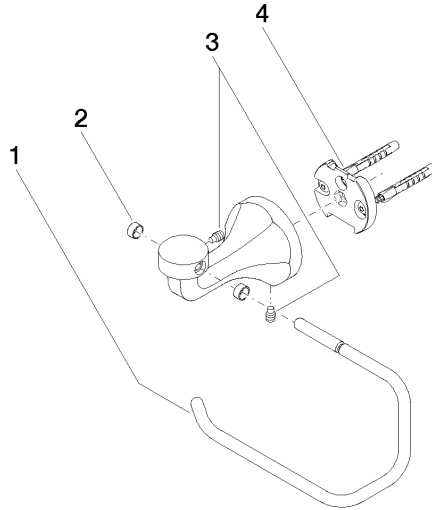

83 500 361 Product version from 7/3/2016

- width 145mm
- height 120 mm
- 95mm projection

	Brushed Durabronz (23kt Gold)	83 500 361-28
	Chrome	83 500 361-00
	Brushed Platinum	83 500 361-06
	Platinum	83 500 361-08
	Durabronz (23kt Gold)	83 500 361-09
	Brushed Gold (PVD)	83 500 361-37
	Brushed Dark Brass (PVD)	83 500 361-39
	Brushed Bronze (PVD)	83 500 361-42
	Brushed Dark Platinum	83 500 361-99

83 500 361 Product version from 7/3/2016

mm [inches]

83 500 361 Product version from 7/3/2016

Parts for other finishes can be found here: [Chrome](#)

Spare parts list

No.	Item Number	Name	Quantity used	Delivery time
1	08 18 70 501-28	Hanger 125 x 185 x 50 mm - Brushed Durabronz (23kt Gold)	1.00	-
Spare part can no longer be ordered, please order the replacement item				
4	05 17 97 507 00 90	Attachment set 52 x 45 x 70 mm -	1.00	14
3	04 31 11 140 00 90	Mounting Threaded pin M6 x 10 mm -	2.00	14
2	08 18 40 505 90	Sleeve Ø 9,95 x 8,25 x 5,00 mm -	2.00	14