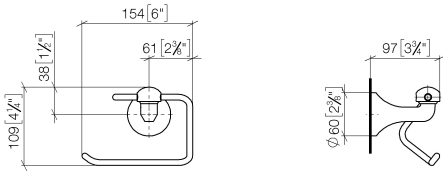

83 500 361 Product version from 7/3/2016

- width 145mm
- height 120 mm
- 95mm projection

	Brushed Durabronz (23kt Gold)	83 500 361-28
	Chrome	83 500 361-00
	Brushed Platinum	83 500 361-06
	Platinum	83 500 361-08
	Durabronz (23kt Gold)	83 500 361-09
	Brushed Gold (PVD)	83 500 361-37
	Brushed Dark Brass (PVD)	83 500 361-39
	Brushed Bronze (PVD)	83 500 361-42
	Brushed Dark Platinum	83 500 361-99

83 500 361 Product version from 7/3/2016

mm [inches]

83 500 361 Product version from 7/3/2016

Parts for other finishes can be found here: [Chrome](#)

Spare parts list

No.	Item Number	Name	Quantity used	Delivery time
1	08 18 70 501-28	Hanger 125 x 185 x 50 mm - Brushed Durabronz (23kt Gold)	1.00	-
Spare part can no longer be ordered, please order the replacement item				
4	05 17 97 507 00 90	Attachment set 52 x 45 x 70 mm -	1.00	14
3	04 31 11 140 00 90	Mounting Threaded pin M6 x 10 mm -	2.00	14
2	08 18 40 505 90	Sleeve Ø 9,95 x 8,25 x 5,00 mm -	2.00	14