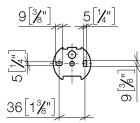

83 500 361 Product version from 7/3/2016

- width 145mm
- height 120 mm
- 95mm projection

	Brushed Durabronz (23kt Gold)	83 500 361-28
	Chrome	83 500 361-00
	Brushed Platinum	83 500 361-06
	Platinum	83 500 361-08
	Durabronz (23kt Gold)	83 500 361-09
	Brushed Gold (PVD)	83 500 361-37
	Brushed Dark Brass (PVD)	83 500 361-39
	Brushed Bronze (PVD)	83 500 361-42
	Brushed Dark Platinum	83 500 361-99

83 500 361 Product version from 7/3/2016

mm [inches]

83 500 361 Product version from 7/3/2016

Parts for other finishes can be found here: [Chrome](#)

Spare parts list

No.	Item Number	Name	Quantity used	Delivery time
1	08 18 70 501-28	Hanger 125 x 185 x 50 mm - Brushed Durabronz (23kt Gold)	1.00	-
Spare part can no longer be ordered, please order the replacement item				
4	05 17 97 507 00 90	Attachment set 52 x 45 x 70 mm -	1.00	14
3	04 31 11 140 00 90	Mounting Threaded pin M6 x 10 mm -	2.00	14
2	08 18 40 505 90	Sleeve Ø 9,95 x 8,25 x 5,00 mm -	2.00	14