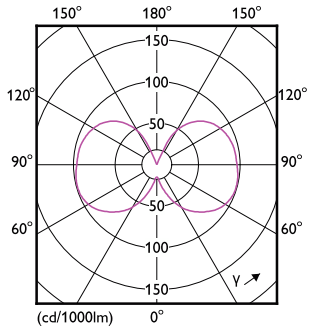

CorePro LEDcapsule LV

Fotometrische gegevens

Light Distribution Diagram - CorePro LEDcapsuleLV 2.4-28W G4micro 827