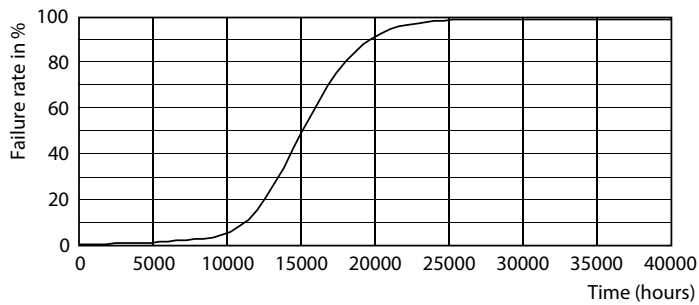

Levensduur

Life Expectancy Diagram