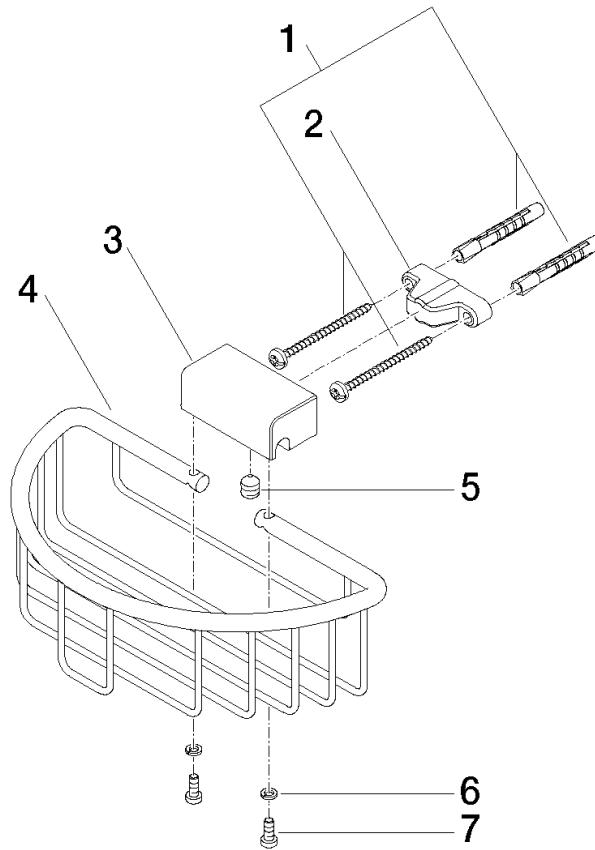

Shower basket for wall mounting - Brushed Durabronze (23kt Gold)

SERIES-VARIOUS

83 290 970 Product version from 10/1/2023

- width 200mm
- height 70 mm
- 115mm projection

	Brushed Durabronze (23kt Gold)	83 290 970-28
	Chrome	83 290 970-00
	Brushed Platinum	83 290 970-06
	Platinum	83 290 970-08
	Durabronze (23kt Gold)	83 290 970-09
	Dark Chrome	83 290 970-19
	Light Gold (PVD)	83 290 970-26
	Brushed Light Gold (PVD)	83 290 970-27
	Matte Black	83 290 970-33
	Brushed Gold (PVD)	83 290 970-37
	Brushed Dark Brass (PVD)	83 290 970-39
	Brushed Bronze (PVD)	83 290 970-42
	Brushed Dark Bronze (PVD)	83 290 970-43
	Brushed Champagne (22kt Gold)	83 290 970-46
	Champagne (22kt Gold)	83 290 970-47
	Brushed Chrome	83 290 970-93
	Brushed Dark Platinum	83 290 970-99

83 290 970 Product version from 10/1/2023

mm [inches]

83 290 970 Product version from 10/1/2023

Parts for other finishes can be found here: Chrome

Spare parts list

No.	Item Number	Name	Quantity used	Delivery time
4	08 18 90 907-28	Basket for wall mounting 196 x 99 x 57 mm - Brushed Durabron (23kt Gold)	1.00	40
3	08 17 30 501-28	Holder for soap basket 57 x 28,5 x 22 mm - Brushed Durabron (23kt Gold)	1.00	40
1	05 30 31 025 00 90	Mounting Bolt Round head 4,5 x 60 mm -	1.00	14
6	90 30 11 029 00 90	Connection Spring lock washer Ø 4 -	2.00	14
5	09 31 11 002 90	Mounting Threaded pin with hexagon socket M8 x 10 mm -	1.00	14
2	09 17 20 030 90	Mounting Wall bracket 46 x 22 x 12 mm -	1.00	14
7	09 30 30 054 90	Mounting Cylinder head screw with hexagon socket with low profile M4 x 10 mm -	2.00	14