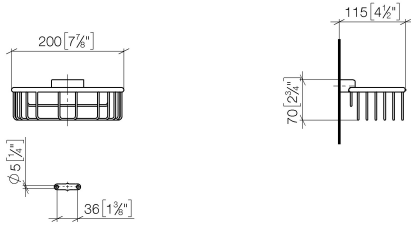

Shower basket for wall mounting - Brushed Durabronze (23kt Gold)

SERIES-VARIOUS

83 290 970 Product version from 10/1/2023

- width 200mm
- height 70 mm
- 115mm projection

	Brushed Durabronze (23kt Gold)	83 290 970-28
	Chrome	83 290 970-00
	Brushed Platinum	83 290 970-06
	Platinum	83 290 970-08
	Durabronze (23kt Gold)	83 290 970-09
	Dark Chrome	83 290 970-19
	Light Gold (PVD)	83 290 970-26
	Brushed Light Gold (PVD)	83 290 970-27
	Matte Black	83 290 970-33
	Brushed Gold (PVD)	83 290 970-37
	Brushed Dark Brass (PVD)	83 290 970-39
	Brushed Bronze (PVD)	83 290 970-42
	Brushed Dark Bronze (PVD)	83 290 970-43
	Brushed Champagne (22kt Gold)	83 290 970-46
	Champagne (22kt Gold)	83 290 970-47
	Brushed Chrome	83 290 970-93
	Brushed Dark Platinum	83 290 970-99

83 290 970 Product version from 10/1/2023

mm [inches]

83 290 970 Product version from 10/1/2023

Parts for other finishes can be found here: Chrome

Spare parts list

No.	Item Number	Name	Quantity used	Delivery time
4	08 18 90 907-28	Basket for wall mounting 196 x 99 x 57 mm - Brushed Durabron (23kt Gold)	1.00	40
3	08 17 30 501-28	Holder for soap basket 57 x 28,5 x 22 mm - Brushed Durabron (23kt Gold)	1.00	40
1	05 30 31 025 00 90	Mounting Bolt Round head 4,5 x 60 mm -	1.00	14
6	90 30 11 029 00 90	Connection Spring lock washer Ø 4 -	2.00	14
5	09 31 11 002 90	Mounting Threaded pin with hexagon socket M8 x 10 mm -	1.00	14
2	09 17 20 030 90	Mounting Wall bracket 46 x 22 x 12 mm -	1.00	14
7	09 30 30 054 90	Mounting Cylinder head screw with hexagon socket with low profile M4 x 10 mm -	2.00	14