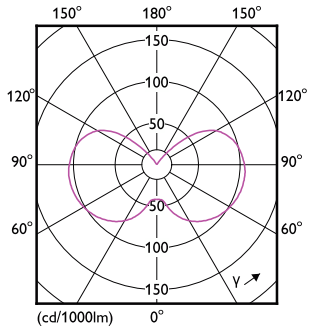

CorePro LEDcapsule LV

Fotometrische gegevens

Light Distribution Diagram - CorePro LEDcapsuleLV 1-10W G4 827micro