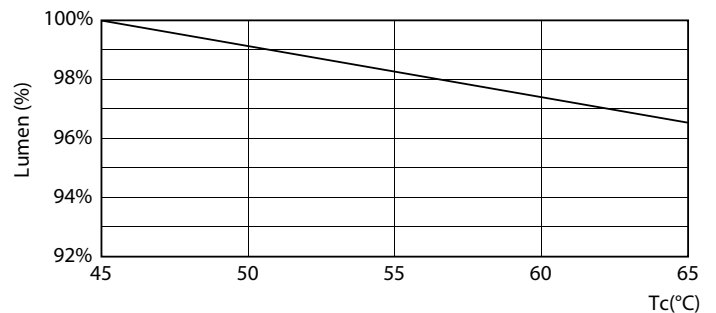

Lumen Maintenance Diagram - CorePro LEDtube HF 1200mm HO 26.7W 830T5