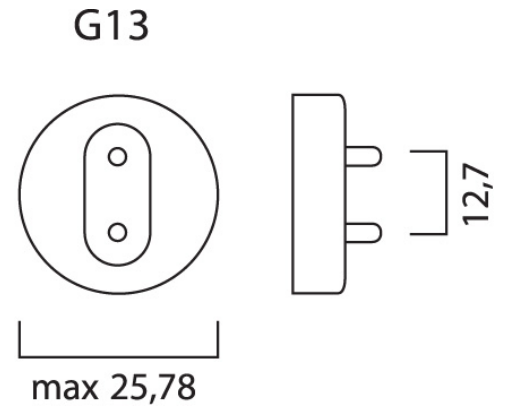

Technical drawings

Data table

F36 T8 BLB
0000699

GENERAL DATA

Product name	F36 T8 BLB
Technology	Fluorescent
Cap/Base	G13
Fixture rating	Open
E-number FI	4942988

OPTICAL DATA

Ambient temperature for maximum luminous flux (°C)	25
Adjustable chromaticity	N

ELECTRICAL DATA

Wattage (W)	36.00
Current (A)	0.430
Primary Supply/Product voltage - min (V)	93.0
Control gear required	No
Drive current (mA)	430

LIFETIME DATA

Average life (Rated) (h)	5000
--------------------------	------

PHYSICAL DATA

Nominal Product Length (mm)	1200.0
Nominal Product Diameter (mm)	26
Max. Length base to base (mm) - A	1199.4
Length base to pin Min-Max (mm) - B	1204.1-1206.5
Max. Lamp Length (mm) - C/L	1213.6
Max. Lamp Diameter (mm) - D	28.0
Weight (kg)	0.233

PACKAGING

F36 T8 BLB
0000699

Single packaging type	Carton
Product EAN number	5410288006994
Packaging single width (cm)	2.9
Packaging single depth (cm)	2.8
DUN14 (outer)	15410288006991
Packaging outer length / height (cm)	124.0