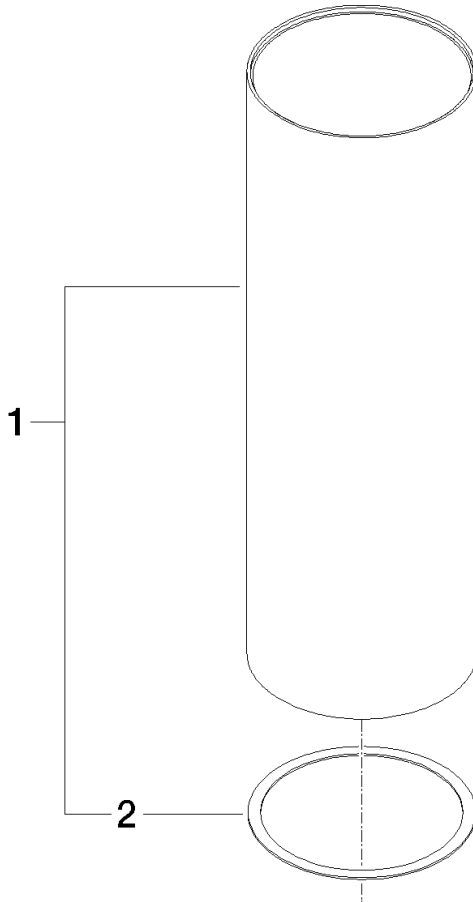

Housing for toilet brush set Ø 100 x 311 mm - Light Gold (PVD)

SPARE PARTS

90 23 01 504 00 Product version from 4/1/2025

	Light Gold (PVD)	90 23 01 504 00-26
	Chrome	90 23 01 504 00-00
	Brushed Platinum	90 23 01 504 00-06
	Platinum	90 23 01 504 00-08
	Dark Chrome	90 23 01 504 00-19
	Brushed Light Gold (PVD)	90 23 01 504 00-27
	Brushed Durabronze (23kt Gold)	90 23 01 504 00-28
	Brushed Dark Brass (PVD)	90 23 01 504 00-39
	Brushed Bronze (PVD)	90 23 01 504 00-42
	Brushed Champagne (22kt Gold)	90 23 01 504 00-46
	Brushed Chrome	90 23 01 504 00-93
	Brushed Dark Platinum	90 23 01 504 00-99

## Housing for toilet brush set Ø 100 x 311 mm - Light Gold (PVD)

SPARE PARTS

90 23 01 504 00 Product version from 4/1/2025

## Housing for toilet brush set Ø 100 x 311 mm - Light Gold (PVD)

SPARE PARTS

90 23 01 504 00 Product version from 4/1/2025

90 23 01 504 00 Product version from 4/1/2025

Parts for other finishes can be found here: [Chrome](#)

Spare parts list

No.	Item Number	Name	Quantity used	Delivery time
2	08 30 11 524 90	Ring Ø 99 x 1 mm -	1.00	82