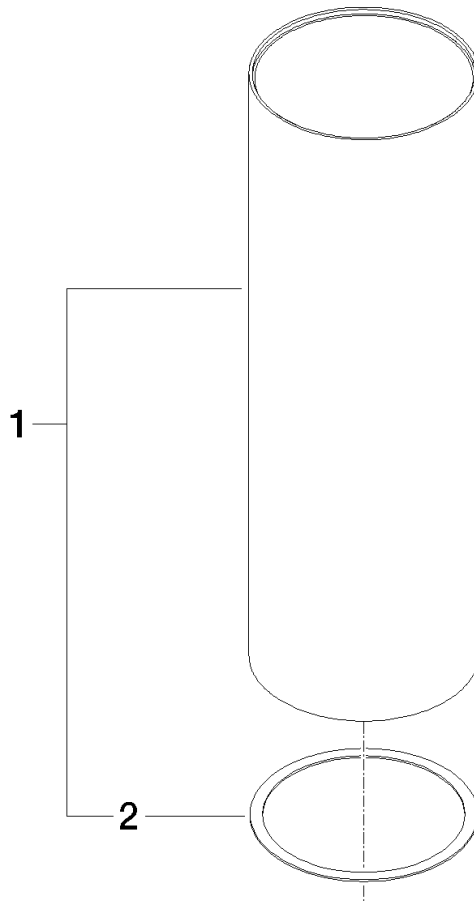

Housing for toilet brush set Ø 100 x 311 mm - Brushed Light Gold (PVD)

SPARE PARTS

90 23 01 504 00 Product version from 4/1/2025

	Brushed Light Gold (PVD)	90 23 01 504 00-27
	Chrome	90 23 01 504 00-00
	Brushed Platinum	90 23 01 504 00-06
	Platinum	90 23 01 504 00-08
	Dark Chrome	90 23 01 504 00-19
	Light Gold (PVD)	90 23 01 504 00-26
	Brushed Durabronze (23kt Gold)	90 23 01 504 00-28
	Brushed Dark Brass (PVD)	90 23 01 504 00-39
	Brushed Bronze (PVD)	90 23 01 504 00-42
	Brushed Champagne (22kt Gold)	90 23 01 504 00-46
	Brushed Chrome	90 23 01 504 00-93
	Brushed Dark Platinum	90 23 01 504 00-99

Housing for toilet brush set Ø 100 x 311 mm - Brushed Light Gold (PVD)

SPARE PARTS

90 23 01 504 00 Product version from 4/1/2025

Housing for toilet brush set Ø 100 x 311 mm - Brushed Light Gold (PVD)

SPARE PARTS

90 23 01 504 00 Product version from 4/1/2025

90 23 01 504 00 Product version from 4/1/2025

Parts for other finishes can be found here: [Chrome](#)

Spare parts list

No.	Item Number	Name	Quantity used	Delivery time
2	08 30 11 524 90	Ring Ø 99 x 1 mm -	1.00	82