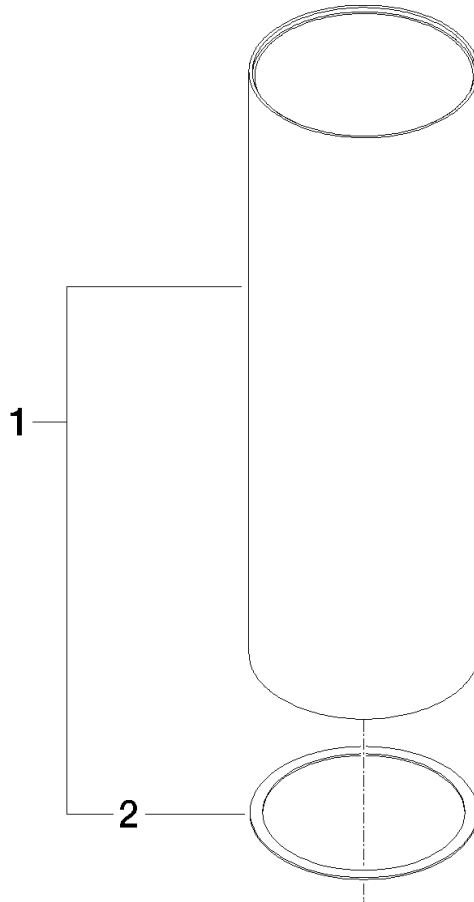

Housing for toilet brush set Ø 100 x 311 mm - Brushed Dark Brass (PVD)

SPARE PARTS

90 23 01 504 00 Product version from 4/1/2025

	Brushed Dark Brass (PVD)	90 23 01 504 00-39
	Chrome	90 23 01 504 00-00
	Brushed Platinum	90 23 01 504 00-06
	Platinum	90 23 01 504 00-08
	Dark Chrome	90 23 01 504 00-19
	Light Gold (PVD)	90 23 01 504 00-26
	Brushed Light Gold (PVD)	90 23 01 504 00-27
	Brushed Durabronze (23kt Gold)	90 23 01 504 00-28
	Brushed Bronze (PVD)	90 23 01 504 00-42
	Brushed Champagne (22kt Gold)	90 23 01 504 00-46
	Brushed Chrome	90 23 01 504 00-93
	Brushed Dark Platinum	90 23 01 504 00-99

## Housing for toilet brush set Ø 100 x 311 mm - Brushed Dark Brass (PVD)

SPARE PARTS

90 23 01 504 00 Product version from 4/1/2025

## Housing for toilet brush set Ø 100 x 311 mm - Brushed Dark Brass (PVD)

SPARE PARTS

90 23 01 504 00 Product version from 4/1/2025

90 23 01 504 00 Product version from 4/1/2025

Parts for other finishes can be found here: [Chrome](#)

Spare parts list

No.	Item Number	Name	Quantity used	Delivery time
2	08 30 11 524 90	Ring Ø 99 x 1 mm -	1.00	82