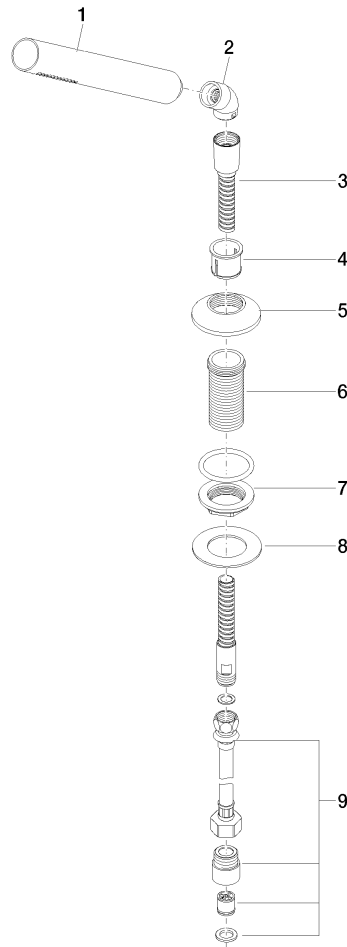

VAIA Hand shower set for bath rim or tile edge installation - Brushed Durabross (23kt Gold)

VAIA

27 702 809 Product version from 3/13/2017 to 5/15/2020

- COMPACT RAIN, max. flow rate 6.8 l/min (at 3 bar)
- with anti-scale system
- rosette Ø 60 mm
- hole diameter 32 mm
- metal shower hose 1750mm with integrated anti-twist protection
- WRAS

Intrinsic protection against back flow.

	Brushed Durabross (23kt Gold)	27 702 809-28
	Chrome	27 702 809-00
	Brushed Platinum	27 702 809-06
	Platinum	27 702 809-08
	Dark Chrome	27 702 809-19
	Brushed Dark Brass (PVD)	27 702 809-39
	Brushed Bronze (PVD)	27 702 809-42
	Brushed Dark Bronze (PVD)	27 702 809-43
	Brushed Champagne (22kt Gold)	27 702 809-46
	Champagne (22kt Gold)	27 702 809-47
	Brushed Dark Platinum	27 702 809-99

VAIA Hand shower set for bath rim or tile edge installation - Brushed Durabrass
(23kt Gold)

VAIA

27 702 809 Product version from 3/13/2017 to 5/15/2020

Certificates and sustainability

LGA_28

Belgaqua_22_282_2 WRAS_2209

EPD-DOR-20230287 IAPMO_4976 (
-IBA1-EN
Environmental.prod
uct-declarat

27 702 809 Product version from 3/13/2017 to 5/15/2020

Parts for other finishes can be found here: [Chrome](#)

Spare parts list

No.	Item Number	Name	Quantity used	Delivery time
9	12 505 970 90	High pressure hose 1/2" x 3/8" x 500 mm -	1.00	14
7	04 23 10 032 46 90	Mounting with seals M30 x 1,5 -	1.00	14
4	90 18 40 085 00 90	Sleeve -	1.00	14
6	09 30 01 090-07	Connection Ø 33 x 67 mm - untreated nickel-plated	1.00	40
5	09 27 80 016-28	Rosette Ø 60 x 13,5 mm - Brushed Durabross (23kt Gold)	1.00	40
3	28 322 970-28	Metal shower hose 1/2" x 3/8" x 1750 mm - Brushed Durabross (23kt Gold)	1.00	40
2	90 24 04 019 00-28	Elbow 35° 1/2" x 1/2" - Brushed Durabross (23kt Gold)	1.00	40
8	09 30 11 060 90	Disc 60 x 34 x 2 mm -	1.00	14
1	90 12 11 140 41-28	Bar-type hand shower 6,8 l/min - Brushed Durabross (23kt Gold)	1.00	-