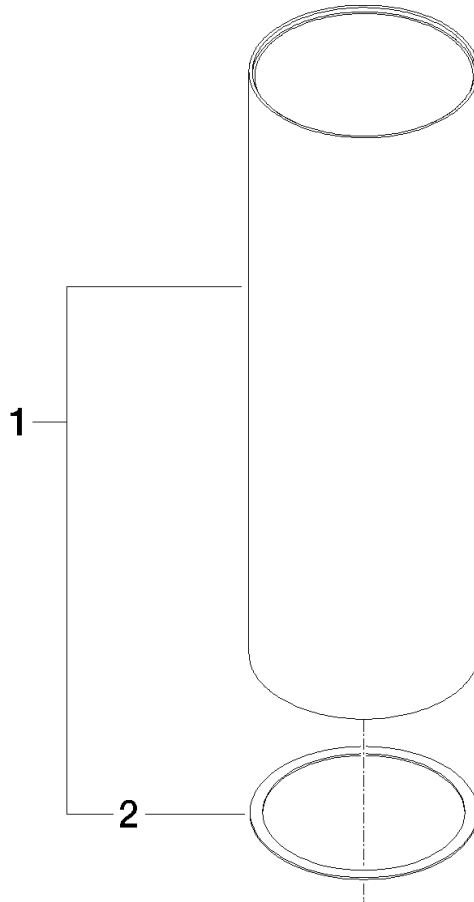

90 23 01 504 00 Product version from 4/1/2025

	Brushed Bronze (PVD)	90 23 01 504 00-42
	Chrome	90 23 01 504 00-00
	Brushed Platinum	90 23 01 504 00-06
	Platinum	90 23 01 504 00-08
	Dark Chrome	90 23 01 504 00-19
	Light Gold (PVD)	90 23 01 504 00-26
	Brushed Light Gold (PVD)	90 23 01 504 00-27
	Brushed Durabronze (23kt Gold)	90 23 01 504 00-28
	Brushed Dark Brass (PVD)	90 23 01 504 00-39
	Brushed Champagne (22kt Gold)	90 23 01 504 00-46
	Brushed Chrome	90 23 01 504 00-93
	Brushed Dark Platinum	90 23 01 504 00-99

Housing for toilet brush set Ø 100 x 311 mm - Brushed Bronze (PVD)

SPARE PARTS

90 23 01 504 00 Product version from 4/1/2025

Housing for toilet brush set Ø 100 x 311 mm - Brushed Bronze (PVD)

SPARE PARTS

90 23 01 504 00 Product version from 4/1/2025

90 23 01 504 00 Product version from 4/1/2025

Parts for other finishes can be found here: [Chrome](#)

Spare parts list

No.	Item Number	Name	Quantity used	Delivery time
2	08 30 11 524 90	Ring Ø 99 x 1 mm -	1.00	82