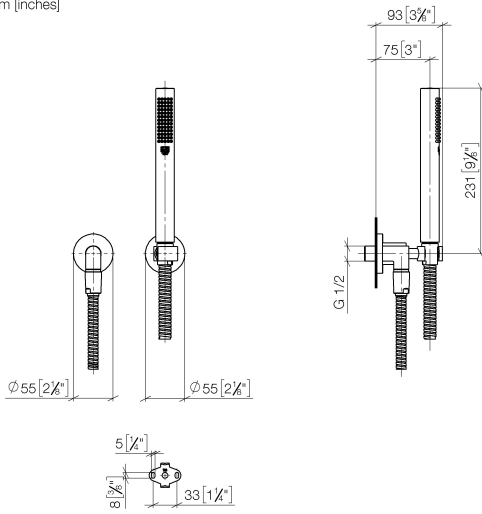

27 802 892

- COMPACT RAIN, max. flow rate 15 l/min (at 3 bar)
- Function from: 5 l/min
- inherently safe from back flow
- with anti-scale system
- metal shower hose 1250mm with integrated anti-twist protection

Technical data:

- rosette for wall elbow Ø 55mm
- rosette for shower holder Ø 55mm
- 1/2" wall elbow
- 1/2" shower outlet

Notes:

	Brushed Platinum	27 802 892-06
	Chrome	27 802 892-00
	Platinum	27 802 892-08
	Dark Chrome	27 802 892-19
	Brushed Durabronze (23kt Gold)	27 802 892-28
	Matte Black	27 802 892-33
	Brushed Gold (PVD)	27 802 892-37
	Brushed Dark Brass (PVD)	27 802 892-39
	Brushed Bronze (PVD)	27 802 892-42
	Brushed Dark Bronze (PVD)	27 802 892-43
	Brushed Champagne (22kt Gold)	27 802 892-46
	Champagne (22kt Gold)	27 802 892-47
	Brushed Chrome	27 802 892-93
	Brushed Dark Platinum	27 802 892-99

Recommended miscellaneous

- Concealed wall elbow -** 35 085 970 90
- min. recess depth 90 mm
 - max. recess depth 163 mm

27 802 892

mm [inches]

Flow rate chart

Codes & Standards

DIN 4109

EN 1717

WRAS_2307

Belgaqua_21-024-2 LGA_29

Belgaqua_25-344-2

27 802 892

Spare parts list

No.	Item Number	Name	Quantity used	Delivery time
3	28 104 970-06	Metal shower hose 1/2" x 1/2" x 1250 mm - Brushed Platinum	1.00	14
1	28 450 892-06	TARA Wall elbow - Brushed Platinum	1.00	-
	Spare part can no longer be ordered, please order the replacement item			
	28450625-06	Wall elbow - Brushed Platinum		
2	28 050 892-06	TARA Wall bracket - Brushed Platinum	1.00	20
4	28 029 979-06	SERIES-VARIOUS Hand shower - Brushed Platinum	1.00	20