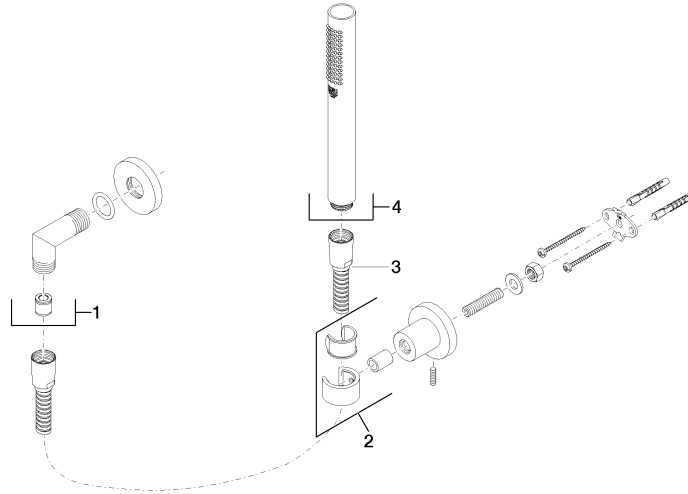

Technical data:

- rosette for wall elbow Ø 55mm
- rosette for shower holder Ø 55mm
- 1/2" wall elbow
- 1/2" shower outlet

Notes:

	Brushed Platinum	27 802 892-06
	Chrome	27 802 892-00
	Platinum	27 802 892-08
	Dark Chrome	27 802 892-19
	Brushed Durabronze (23kt Gold)	27 802 892-28
	Matte Black	27 802 892-33
	Brushed Gold (PVD)	27 802 892-37
	Brushed Dark Brass (PVD)	27 802 892-39
	Brushed Bronze (PVD)	27 802 892-42
	Brushed Dark Bronze (PVD)	27 802 892-43
	Brushed Champagne (22kt Gold)	27 802 892-46
	Champagne (22kt Gold)	27 802 892-47
	Brushed Chrome	27 802 892-93
	Brushed Dark Platinum	27 802 892-99

Recommended miscellaneous

- Concealed wall elbow -** 35 085 970 90
- min. recess depth 90 mm
 - max. recess depth 163 mm

27 802 892

mm [inches]

Flow rate chart

Codes & Standards

DIN 4109

EN 1717

ISO 3822

Scottish Water
Byelaws

UK Water Supply
Regulations

Ü-Zeichen

TARA Hand shower set with individual rosettes - Brushed Platinum

TARA

27 802 892

Certificates and sustainability

WRAS_2307

Belgaqua_21-024-2 LGA_29

Belgaqua_25-344-2

27 802 892

Spare parts list

No.	Item Number	Name	Quantity used	Delivery time
3	28 104 970-06	Metal shower hose 1/2" x 1/2" x 1250 mm - Brushed Platinum	1.00	14
1	28 450 892-06	TARA Wall elbow - Brushed Platinum	1.00	-
	Spare part can no longer be ordered, please order the replacement item			
	28450625-06	Wall elbow - Brushed Platinum		
2	28 050 892-06	TARA Wall bracket - Brushed Platinum	1.00	20
4	28 029 979-06	SERIES-VARIOUS Hand shower - Brushed Platinum	1.00	20