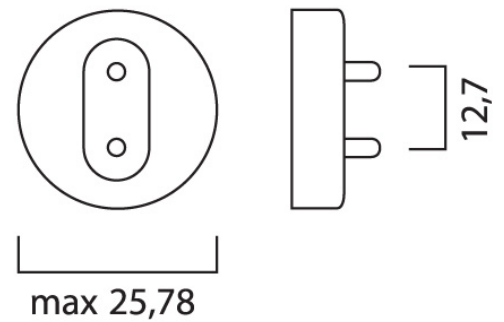

F18 T8 BLB
0000698

Features

- Blacklight Blue lamps

Product Overview

Product name	F18 T8 BLB
Technology	Fluorescent
Cap/Base	G13
Fixture rating	Open
E-number FI	4942968
E-number SE	8359307
Wattage (W)	18.00
Product EAN number	5410288006987

Technical drawings

G13

Data table

F18 T8 BLB
0000698

GENERAL DATA

Product name	F18 T8 BLB
Technology	Fluorescent
Cap/Base	G13
Fixture rating	Open
E-number FI	4942968
E-number SE	8359307

OPTICAL DATA

Ambient temperature for maximum luminous flux (°C)	25
Adjustable chromaticity	N

PHYSICAL DATA

Nominal Product Length (mm)	600.0
Nominal Product Diameter (mm)	26
Max. Length base to base (mm) - A	589.8
Length base to pin Min-Max (mm) - B	594.5-596.9
Max. Lamp Length (mm) - C/L	604.0
Max. Lamp Diameter (mm) - D	28.0
Weight (kg)	0.1

F18 T8 BLB
0000698

PACKAGING

Single packaging type	Carton
Product EAN number	5410288006987
Packaging single width (cm)	2.9
Packaging single depth (cm)	2.8
DUN14 (outer)	15410288006984
Packaging outer length / height (cm)	63.0