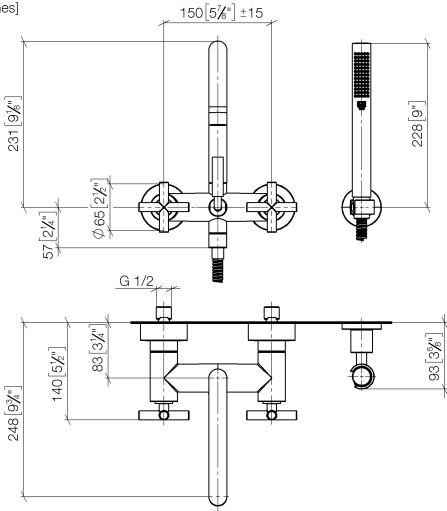

TARA Bath mixer for wall mounting with hand shower set - Brushed Durabrass (23kt Gold)

TARA

25 133 892 Product version up to 5/27/2021

- spout: circular, air-enriched flow
- max. flow 22 l/min at 3 bar flow pressure
- Hand shower: COMPACT RAIN, max. flow rate 6.8 l/min (at 3 bar)
- complete hand shower set with anti-scale system
- 240mm projection
- rotary diverter for bath/shower
- slide-on rosettes Ø 65 mm
- rosette for shower holder Ø 50mm
- 1/2" connection
- gauge 150 mm - 15 mm
- metal shower hose 1250mm with integrated anti-twist protection
- WRAS

TARA Bath mixer for wall mounting with hand shower set - Brushed Durabross (23kt Gold)

TARA

25 133 892 Product version up to 5/27/2021
mm [inches]

Flow rate chart

Codes & Standards

DIN 4109

EN 1717

ISO 3822

Scottish Water
Byelaws

UK Water Supply
Regulations

Ü-Zeichen

TARA Bath mixer for wall mounting with hand shower set - Brushed Durabronze
(23kt Gold)

TARA

25 133 892 Product version up to 5/27/2021

Certificates and sustainability

Spare parts list

No.	Item Number	Name	Quantity used	Delivery time
4	90 30 02 072 00-28	Metal shower hose 1/2" x 3/8" x 1250 mm - Brushed Durabronz (23kt Gold)	1.00	40
2	90 14 20 026 00 90	Washer 14 x 8 x 2 mm Centellen WS 3820 -	1.00	14
1	25 100 892-28	TARA Bath mixer for wall mounting - Brushed Durabronz (23kt Gold)	1.00	-
Spare part can no longer be ordered, please order the replacement item				
3	28 050 892-28	TARA Wall bracket - Brushed Durabronz (23kt Gold)	1.00	40
5	90 12 11 140 41-28	Bar-type hand shower 6,8 l/min - Brushed Durabronz (23kt Gold)	1.00	-
Spare part can no longer be ordered, please order the replacement item				