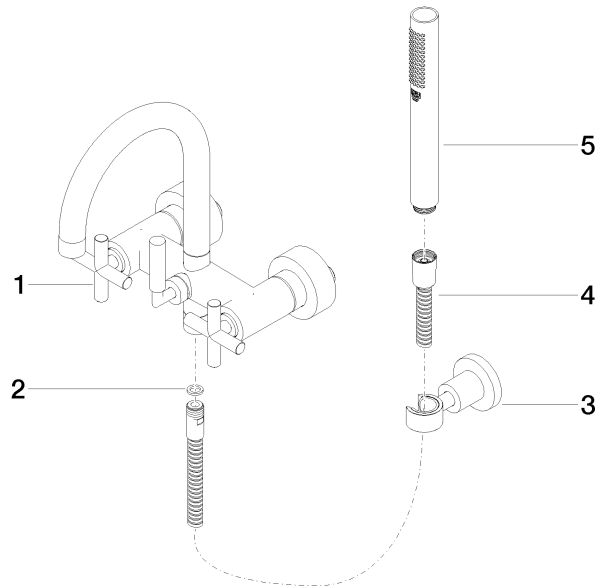

TARA Bath mixer for wall mounting with hand shower set - Brushed Durabrass (23kt Gold)

TARA

25 133 892 Product version up to 5/27/2021

- spout: circular, air-enriched flow
- max. flow 22 l/min at 3 bar flow pressure
- Hand shower: COMPACT RAIN, max. flow rate 6.8 l/min (at 3 bar)
- complete hand shower set with anti-scale system
- 240mm projection
- rotary diverter for bath/shower
- slide-on rosettes Ø 65 mm
- rosette for shower holder Ø 50mm
- 1/2" connection
- gauge 150 mm - 15 mm
- metal shower hose 1250mm with integrated anti-twist protection
- WRAS

TARA Bath mixer for wall mounting with hand shower set - Brushed Durabross (23kt Gold)

TARA

25 133 892 Product version up to 5/27/2021
mm [inches]

Flow rate chart

Codes & Standards

DIN 4109

EN 1717

ISO 3822

Scottish Water
Byelaws

UK Water Supply
Regulations

Ü-Zeichen

TARA Bath mixer for wall mounting with hand shower set - Brushed Durabronze
(23kt Gold)

TARA

25 133 892 Product version up to 5/27/2021

Certificates and sustainability

Spare parts list

No.	Item Number	Name	Quantity used	Delivery time
4	90 30 02 072 00-28	Metal shower hose 1/2" x 3/8" x 1250 mm - Brushed Durabronz (23kt Gold)	1.00	40
2	90 14 20 026 00 90	Washer 14 x 8 x 2 mm Centellen WS 3820 -	1.00	14
1	25 100 892-28	TARA Bath mixer for wall mounting - Brushed Durabronz (23kt Gold)	1.00	-
Spare part can no longer be ordered, please order the replacement item				
3	28 050 892-28	TARA Wall bracket - Brushed Durabronz (23kt Gold)	1.00	40
5	90 12 11 140 41-28	Bar-type hand shower 6,8 l/min - Brushed Durabronz (23kt Gold)	1.00	-
Spare part can no longer be ordered, please order the replacement item				